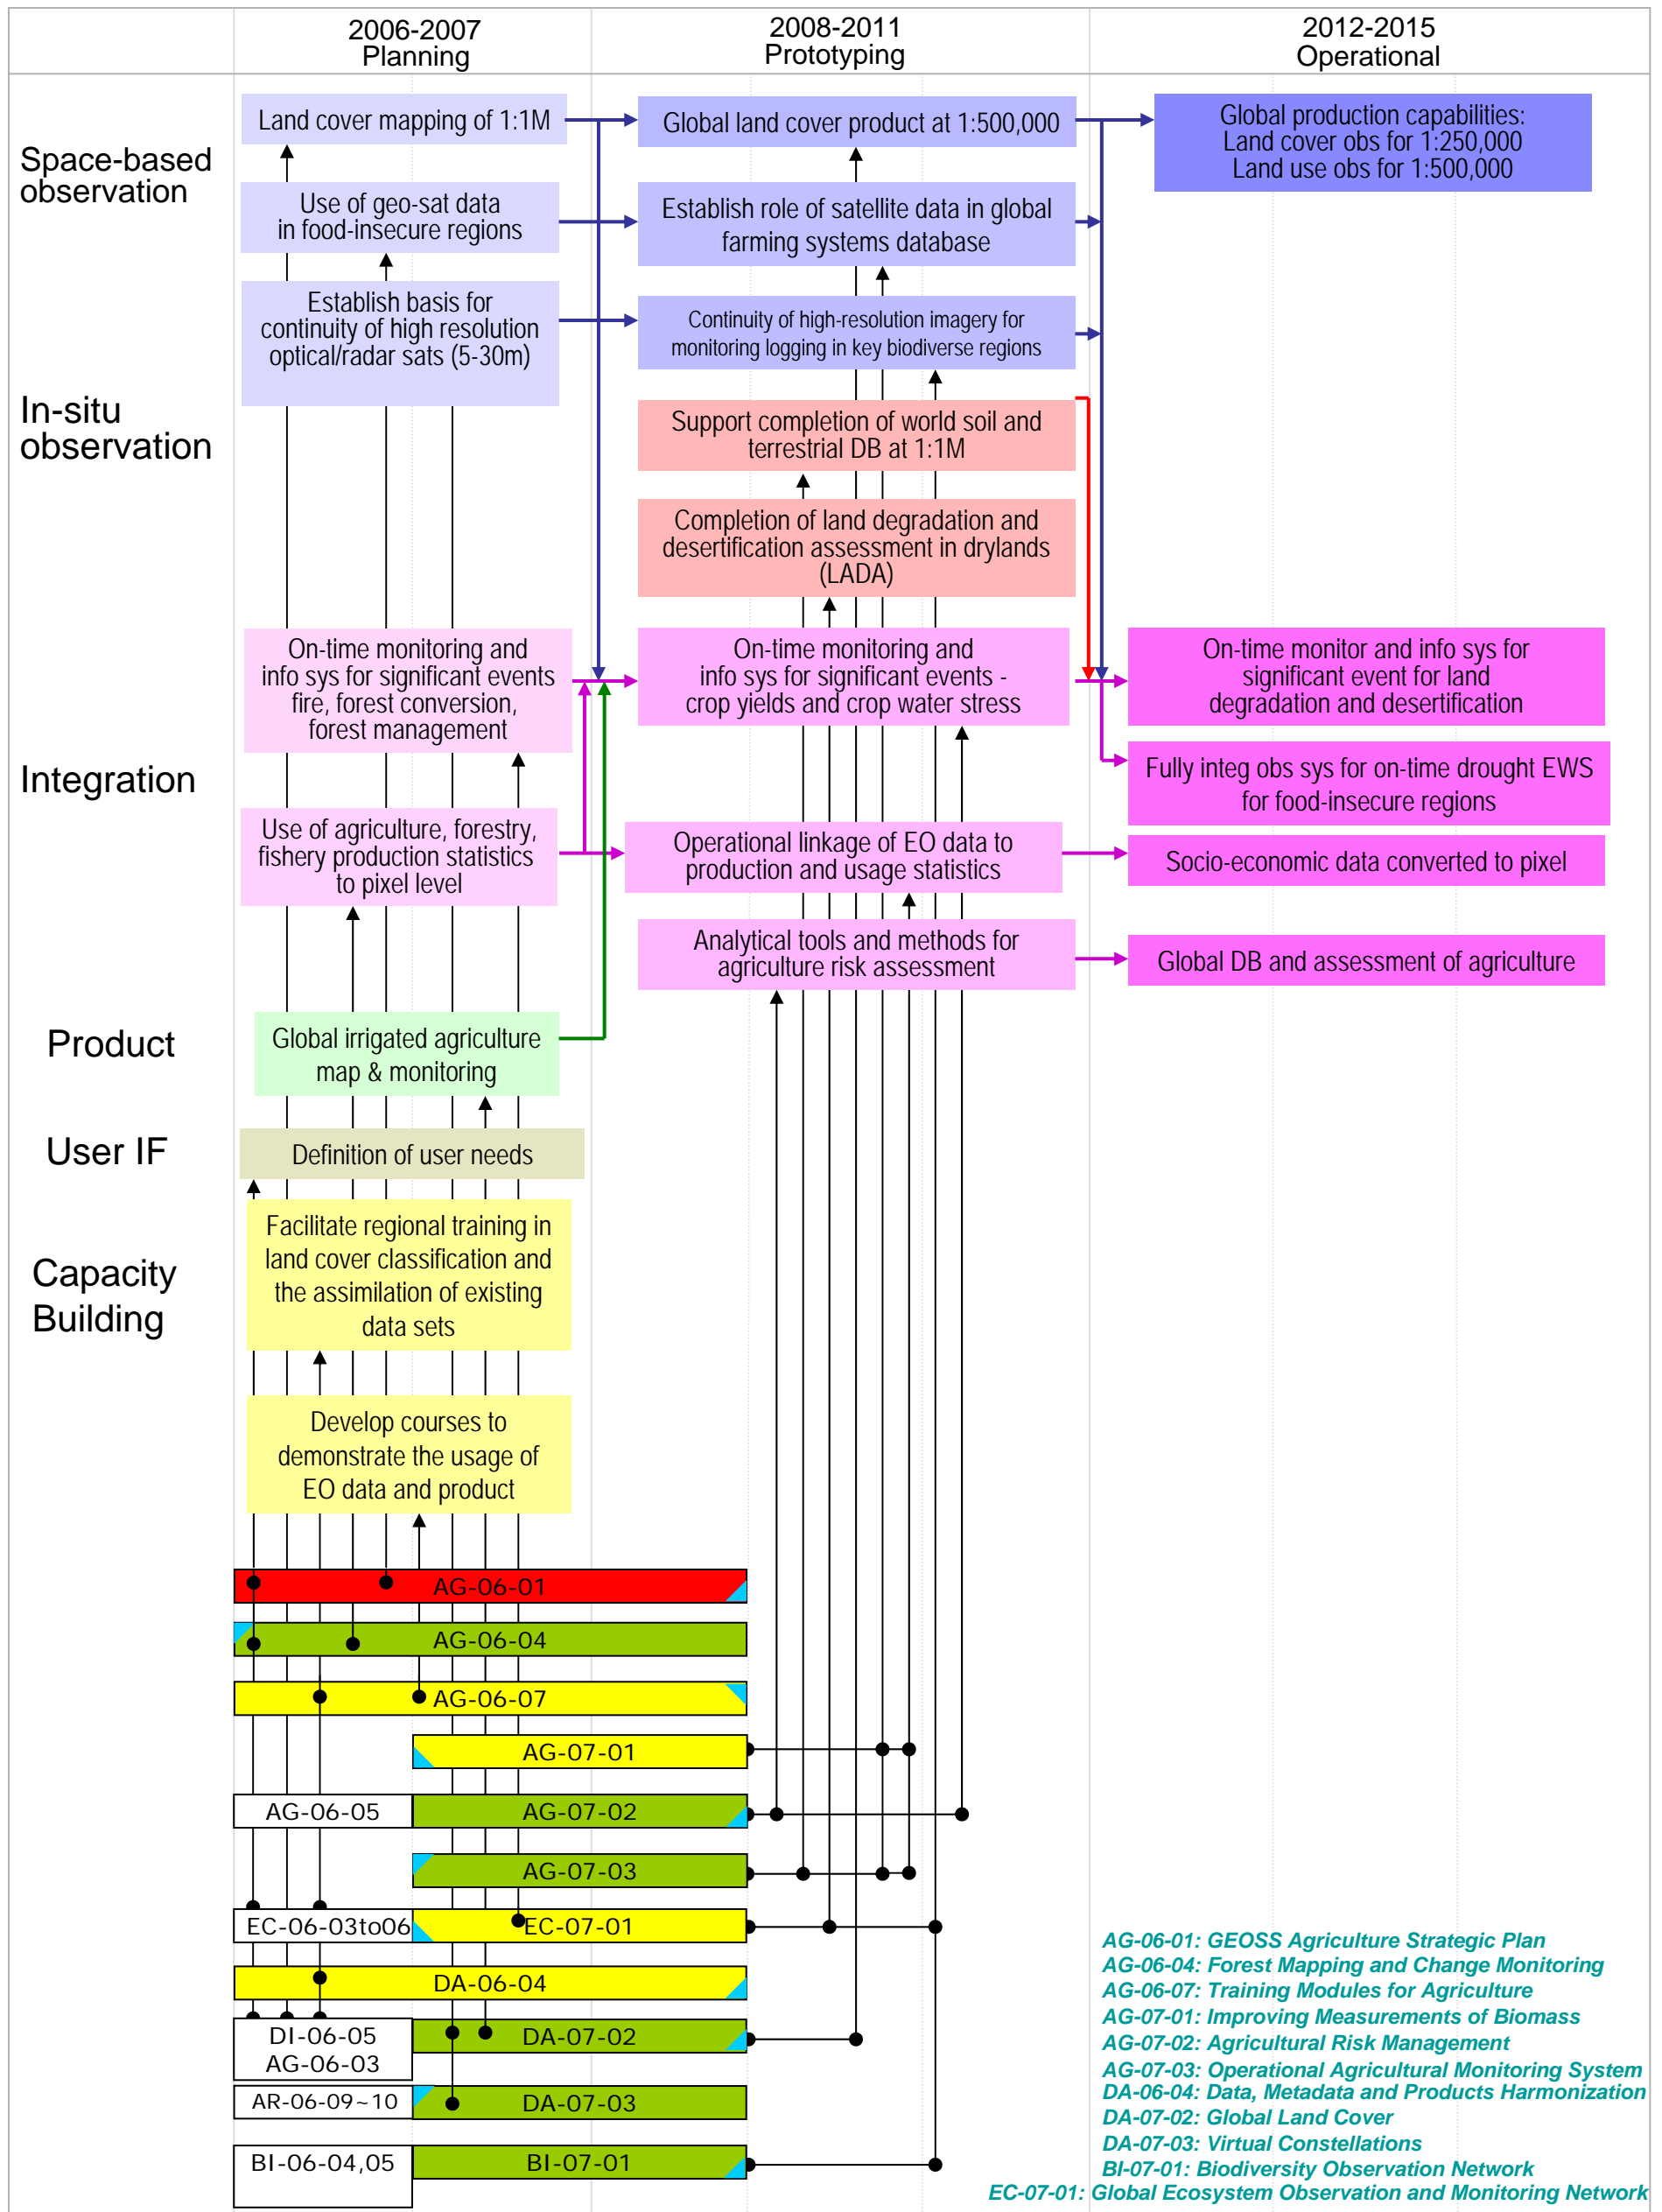

GEOSS IP Targets - Agriculture