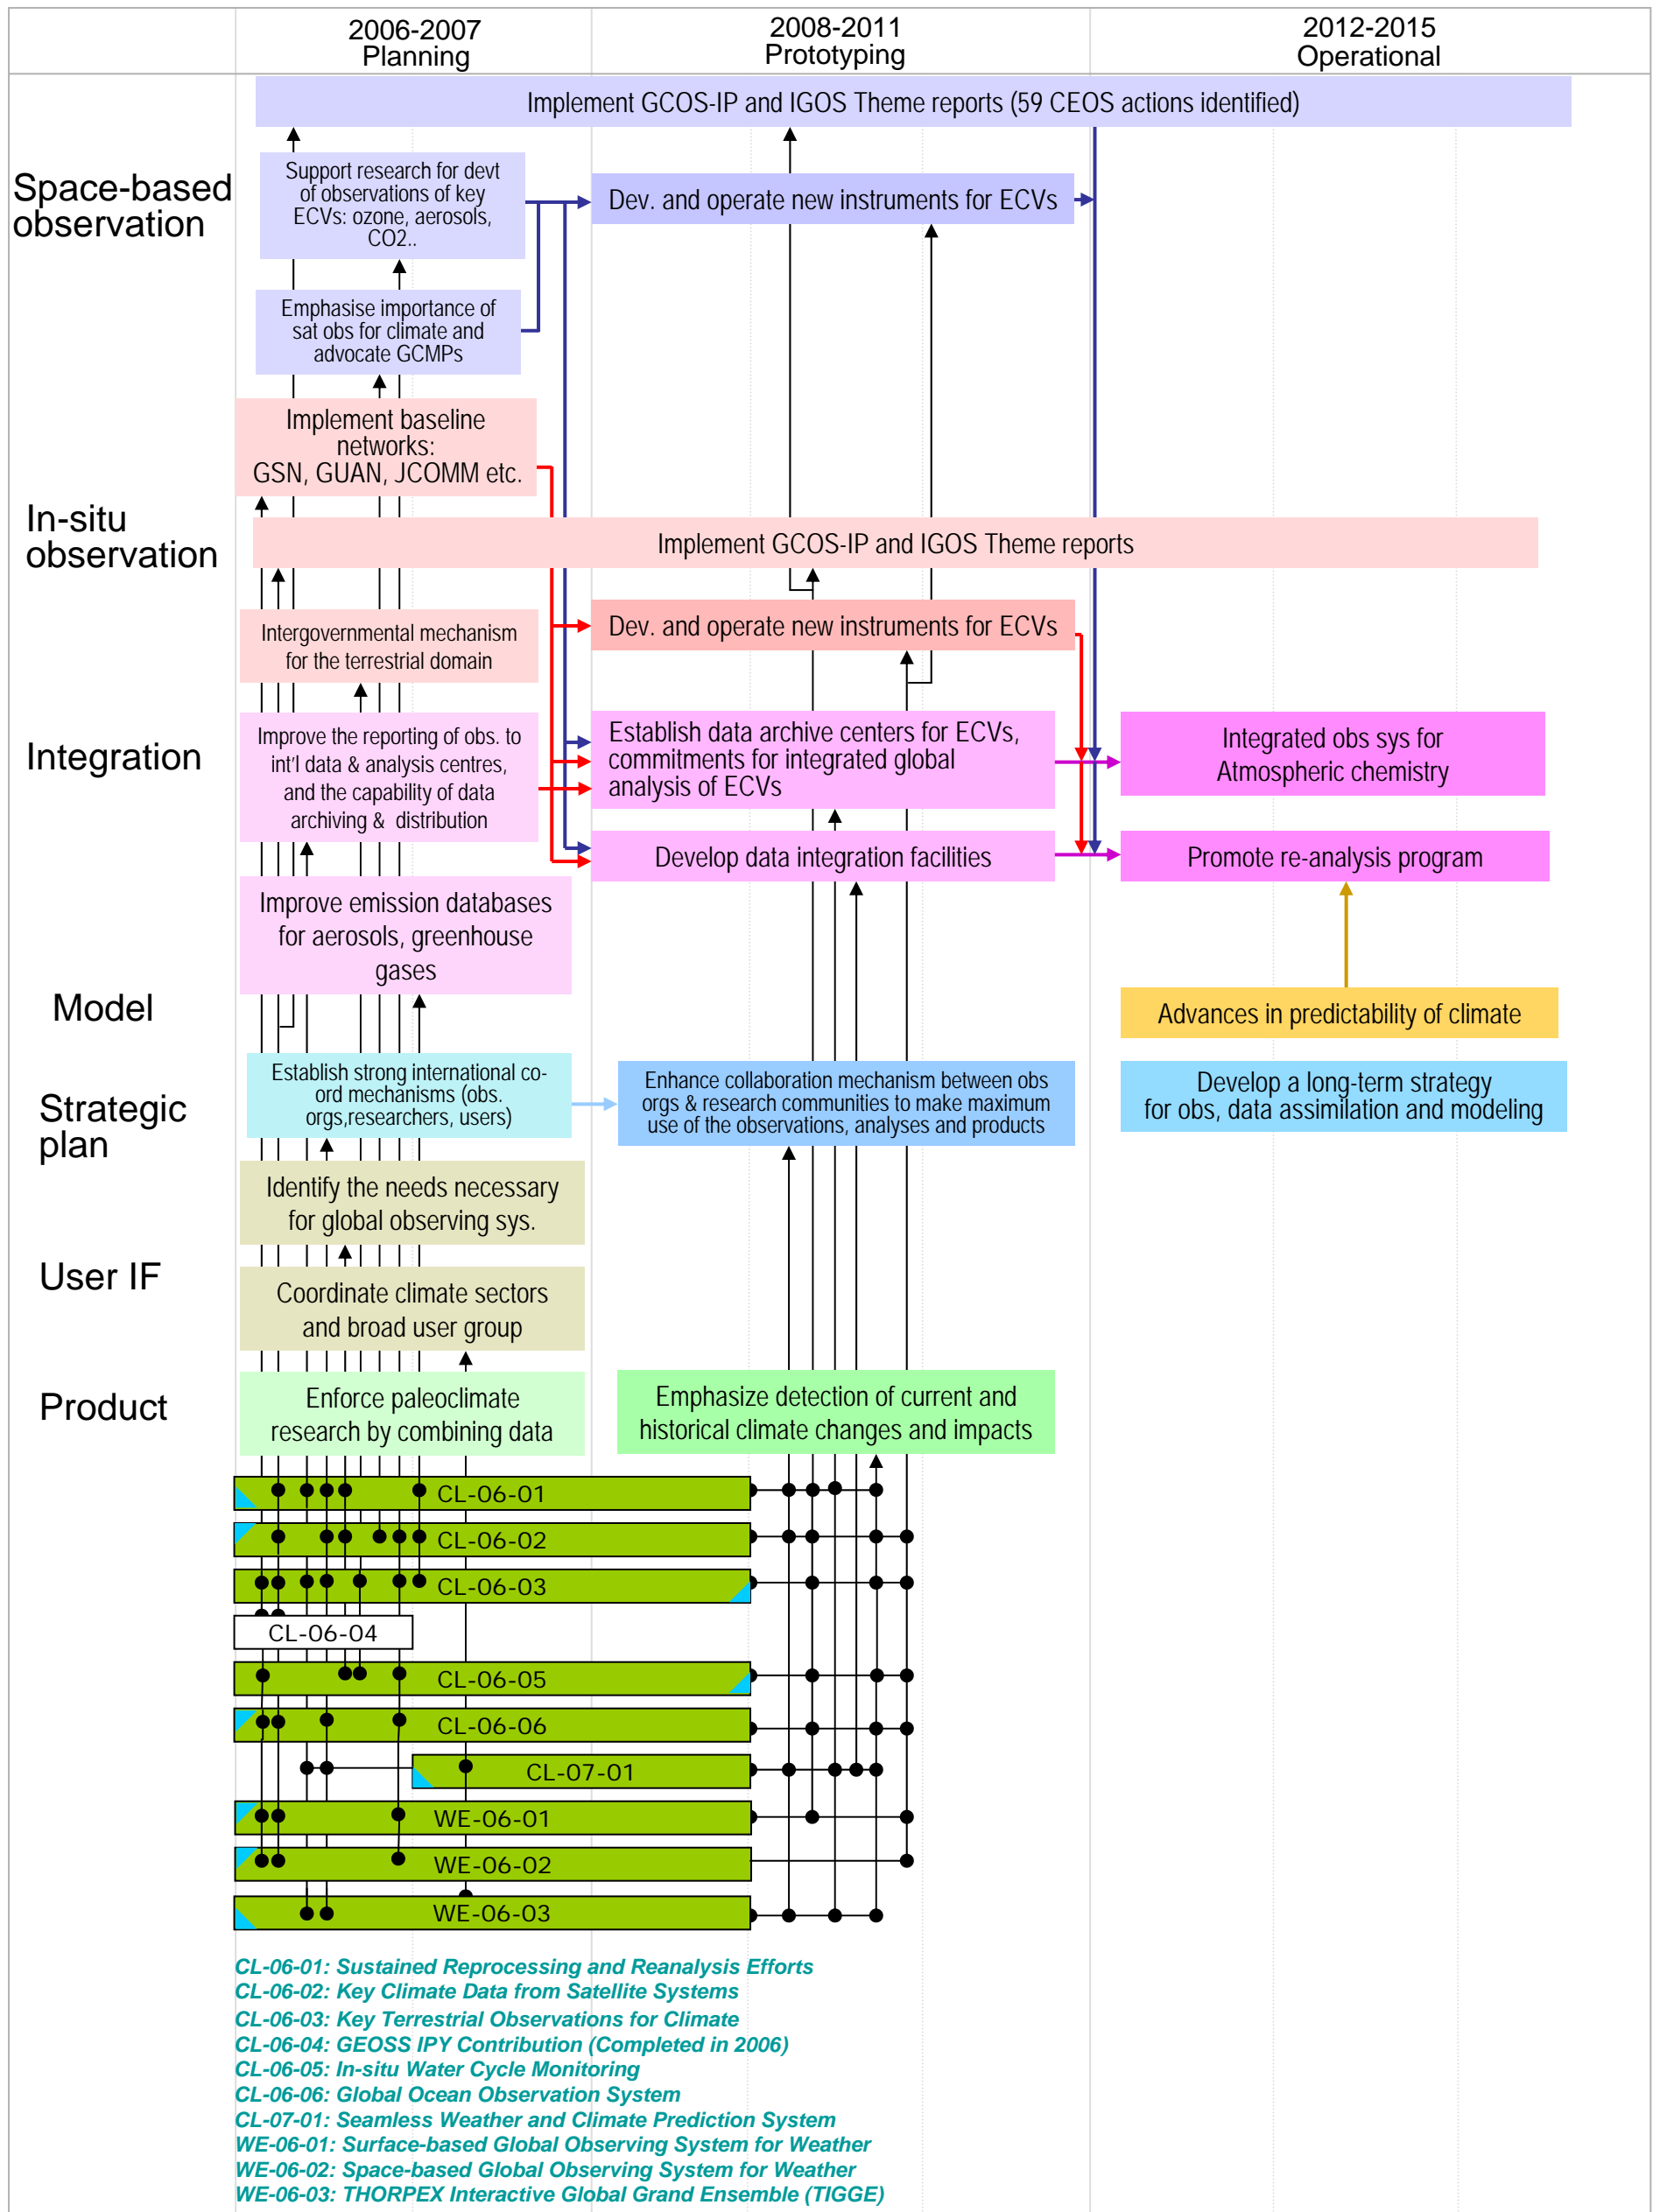

- ✓ It is two level roadmap (Target and Tasks) and the linkage of targets and task is shown.
- ✓ GEOSS Implementation Plan Reference Document 2 year, 6 year and 10 year targets are categorized for space-based observation, in-situ observation, integration, products, models, etc.
- ✓ Transition and evaluation of task is also given, with task progress shown in three colors (green: progressing well, yellow: progressing with some issue, such as delay in schedule, red: no progress or no report)

■ **The task-level roadmap is based upon the the following information;**

- i. **Linkage of targets and tasks** (Source: 2007-2009 Work Plan Progress Report, GEO IV)
- ii. **Progress of each task** (Source: 2007-2009 Work Plan Progress Report, GEO IV)
- iii. **Transition of tasks** (Source: Director's Note on the Work Plan, GEO III)
- iv. **Governing committee of each task** (Source: task sheet)

This GEOSS roadmap was prepared by Japan Aerospace Exploration Agency (JAXA) and Mitsubishi Research Institute (MRI) on behalf of ADC.

GEOSS IP Targets - Disaster

GEOSS IP Targets - Health

GEOSS IP Targets - Energy

GEOSS IP Targets - Climate(1/2)

ADC CBC STC UIC

GEOSS IP Targets - Climate(2/2)

ADC CBC STC UIC

GEOSS IP Targets - Water(1/2)

GEOSS IP Targets - Water(2/2)

ADC CBC STC UIC

GEOSS IP Targets - Weather