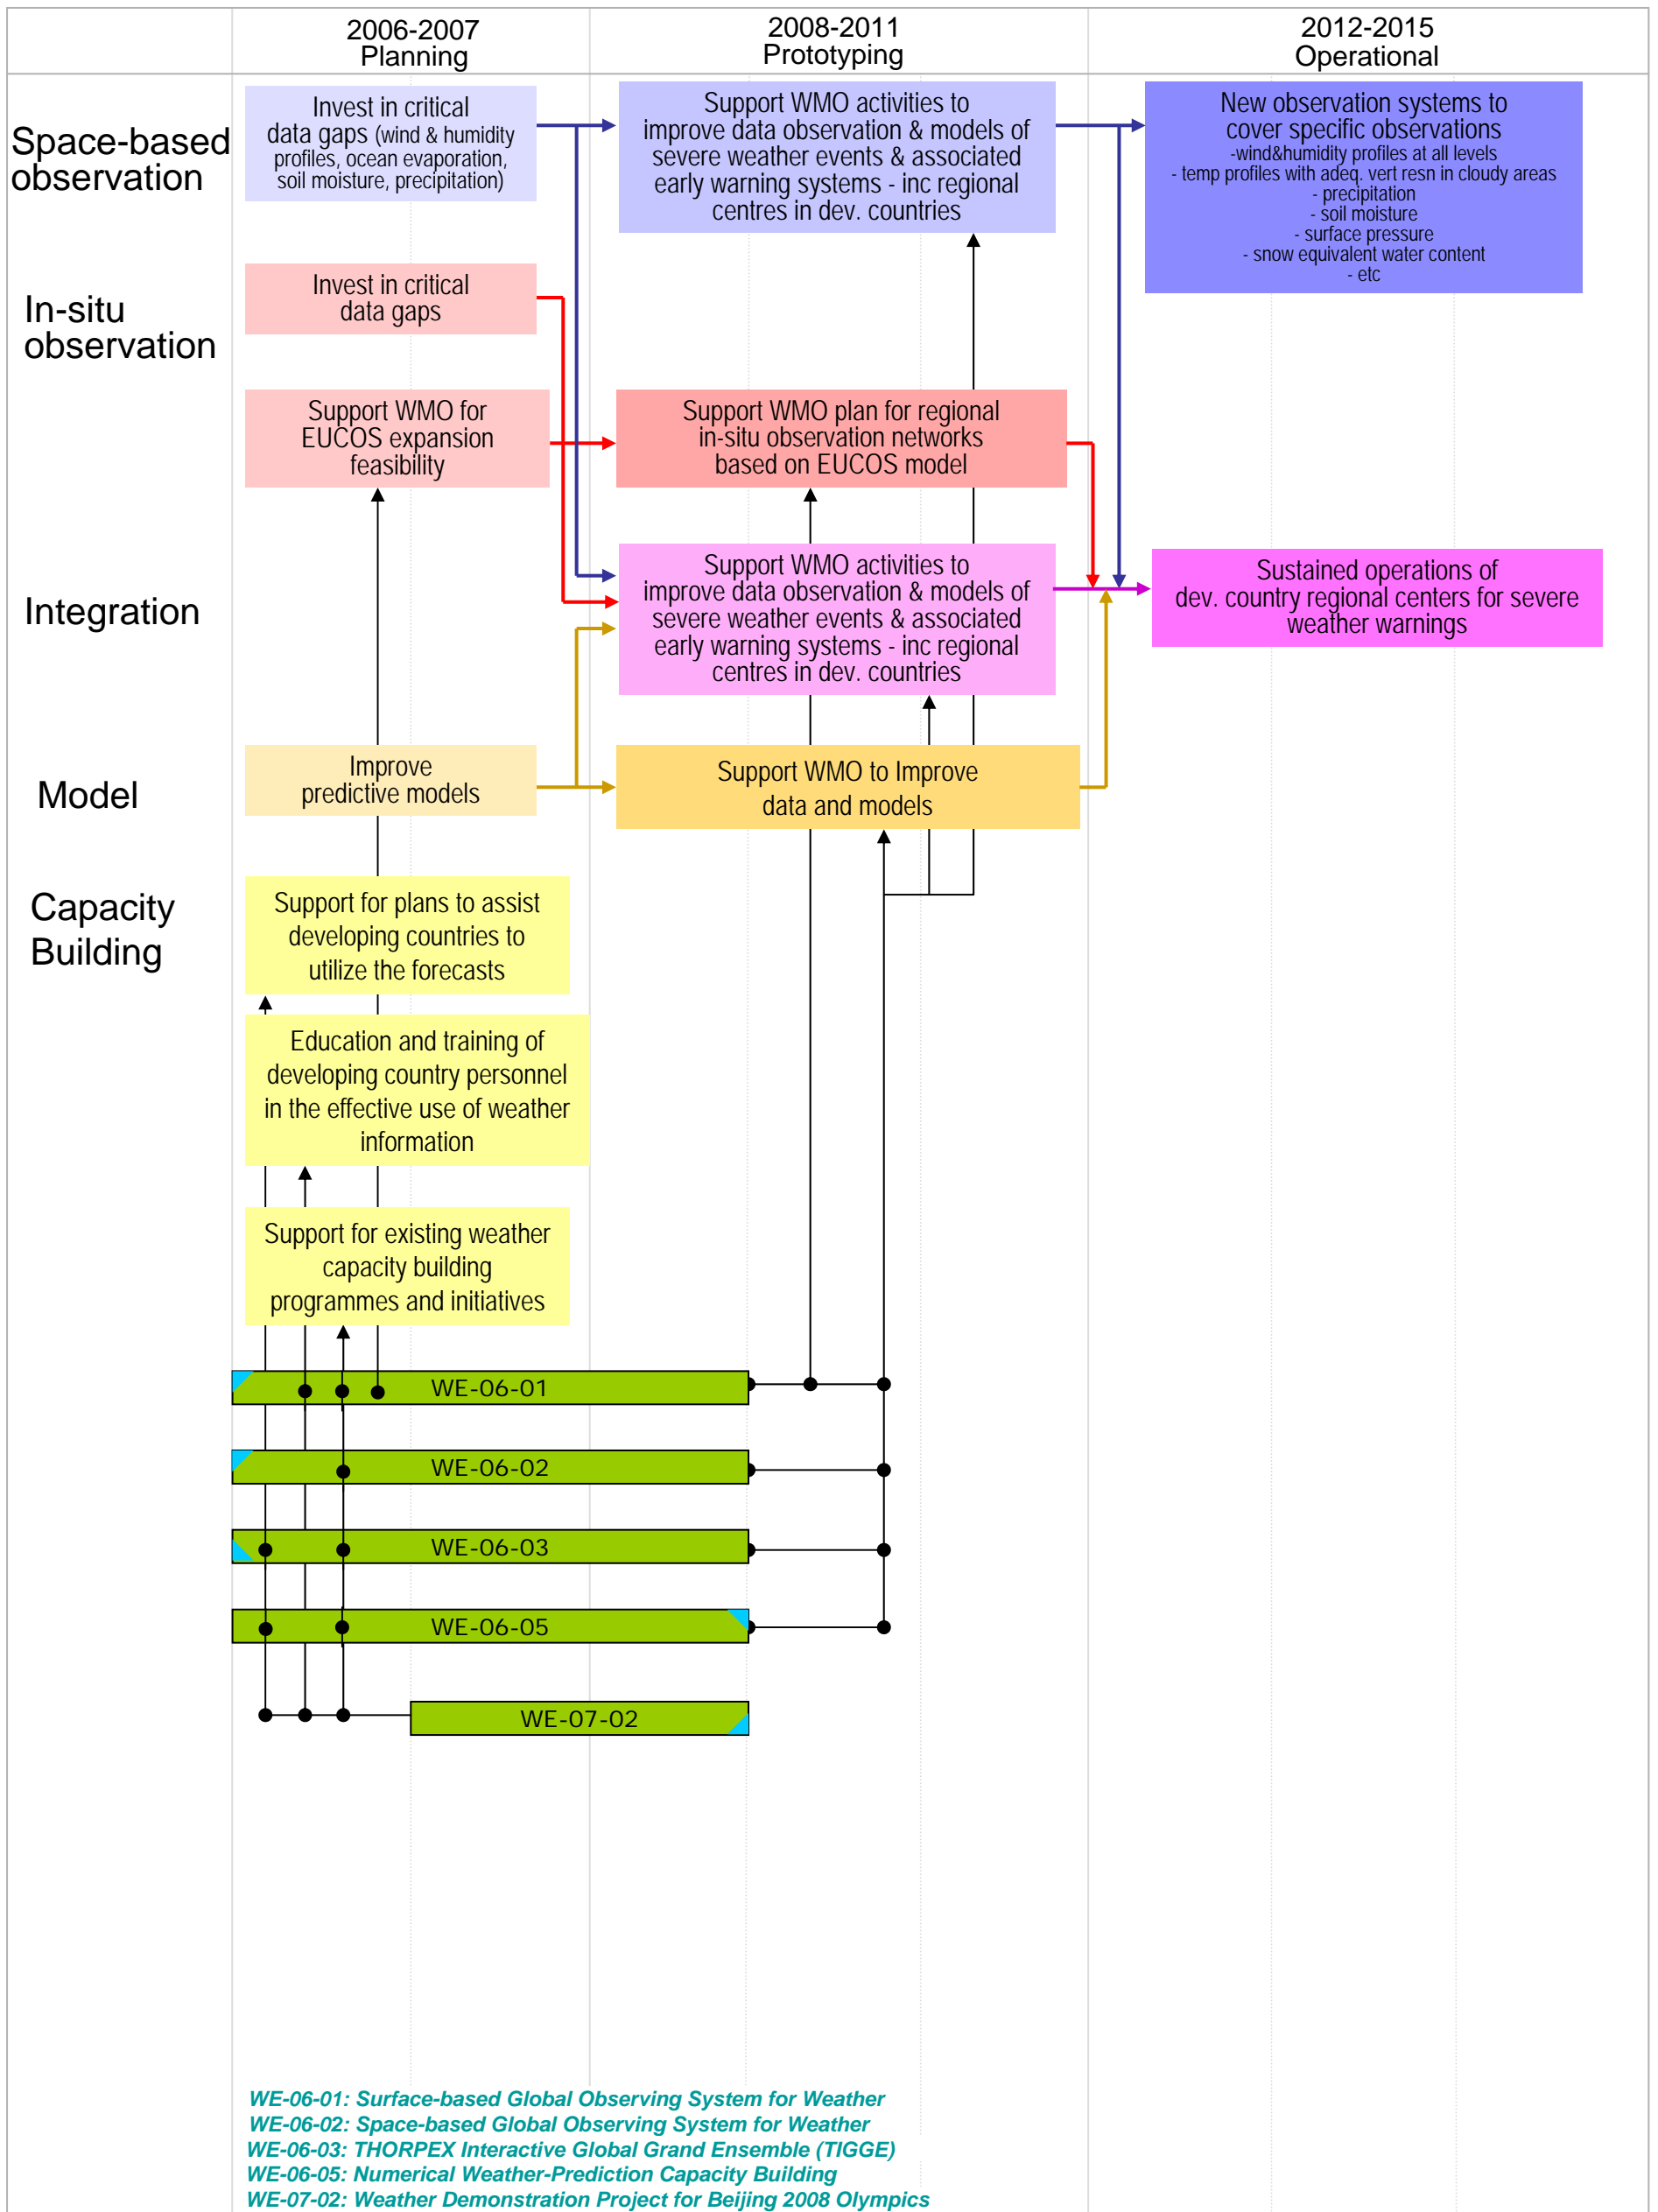

- ✓ It is two level roadmap (Target and Tasks) and the linkage of targets and task is shown.
- ✓ GEOSS Implementation Plan Reference Document 2 year, 6 year and 10 year targets are categorized for space-based observation, in-situ observation, integration, products, models, etc.
- ✓ Transition and evaluation of task is also given, with task progress shown in three colors (green: progressing well, yellow: progressing with some issue, such as delay in schedule, red: no progress or no report)

■ **The task-level roadmap is based upon the the following information;**

- i. **Linkage of targets and tasks** (Source: 2007-2009 Work Plan Progress Report, GEO IV)
- ii. **Progress of each task** (Source: 2007-2009 Work Plan Progress Report, GEO IV)
- iii. **Transition of tasks** (Source: Director's Note on the Work Plan, GEO III)
- iv. **Governing committee of each task** (Source: task sheet)

This GEOSS roadmap was prepared by Japan Aerospace Exploration Agency (JAXA) and Mitsubishi Research Institute (MRI) on behalf of ADC.

GEOSS IP Targets - Disaster

GEOSS IP Targets - Health

GEOSS IP Targets - Energy

GEOSS IP Targets - Climate(1/2)

ADC CBC STC UIC

GEOSS IP Targets - Climate(2/2)

ADC CBC STC UIC

GEOSS IP Targets - Water(1/2)

GEOSS IP Targets - Water(2/2)

ADC CBC STC UIC

GEOSS IP Targets - Weather