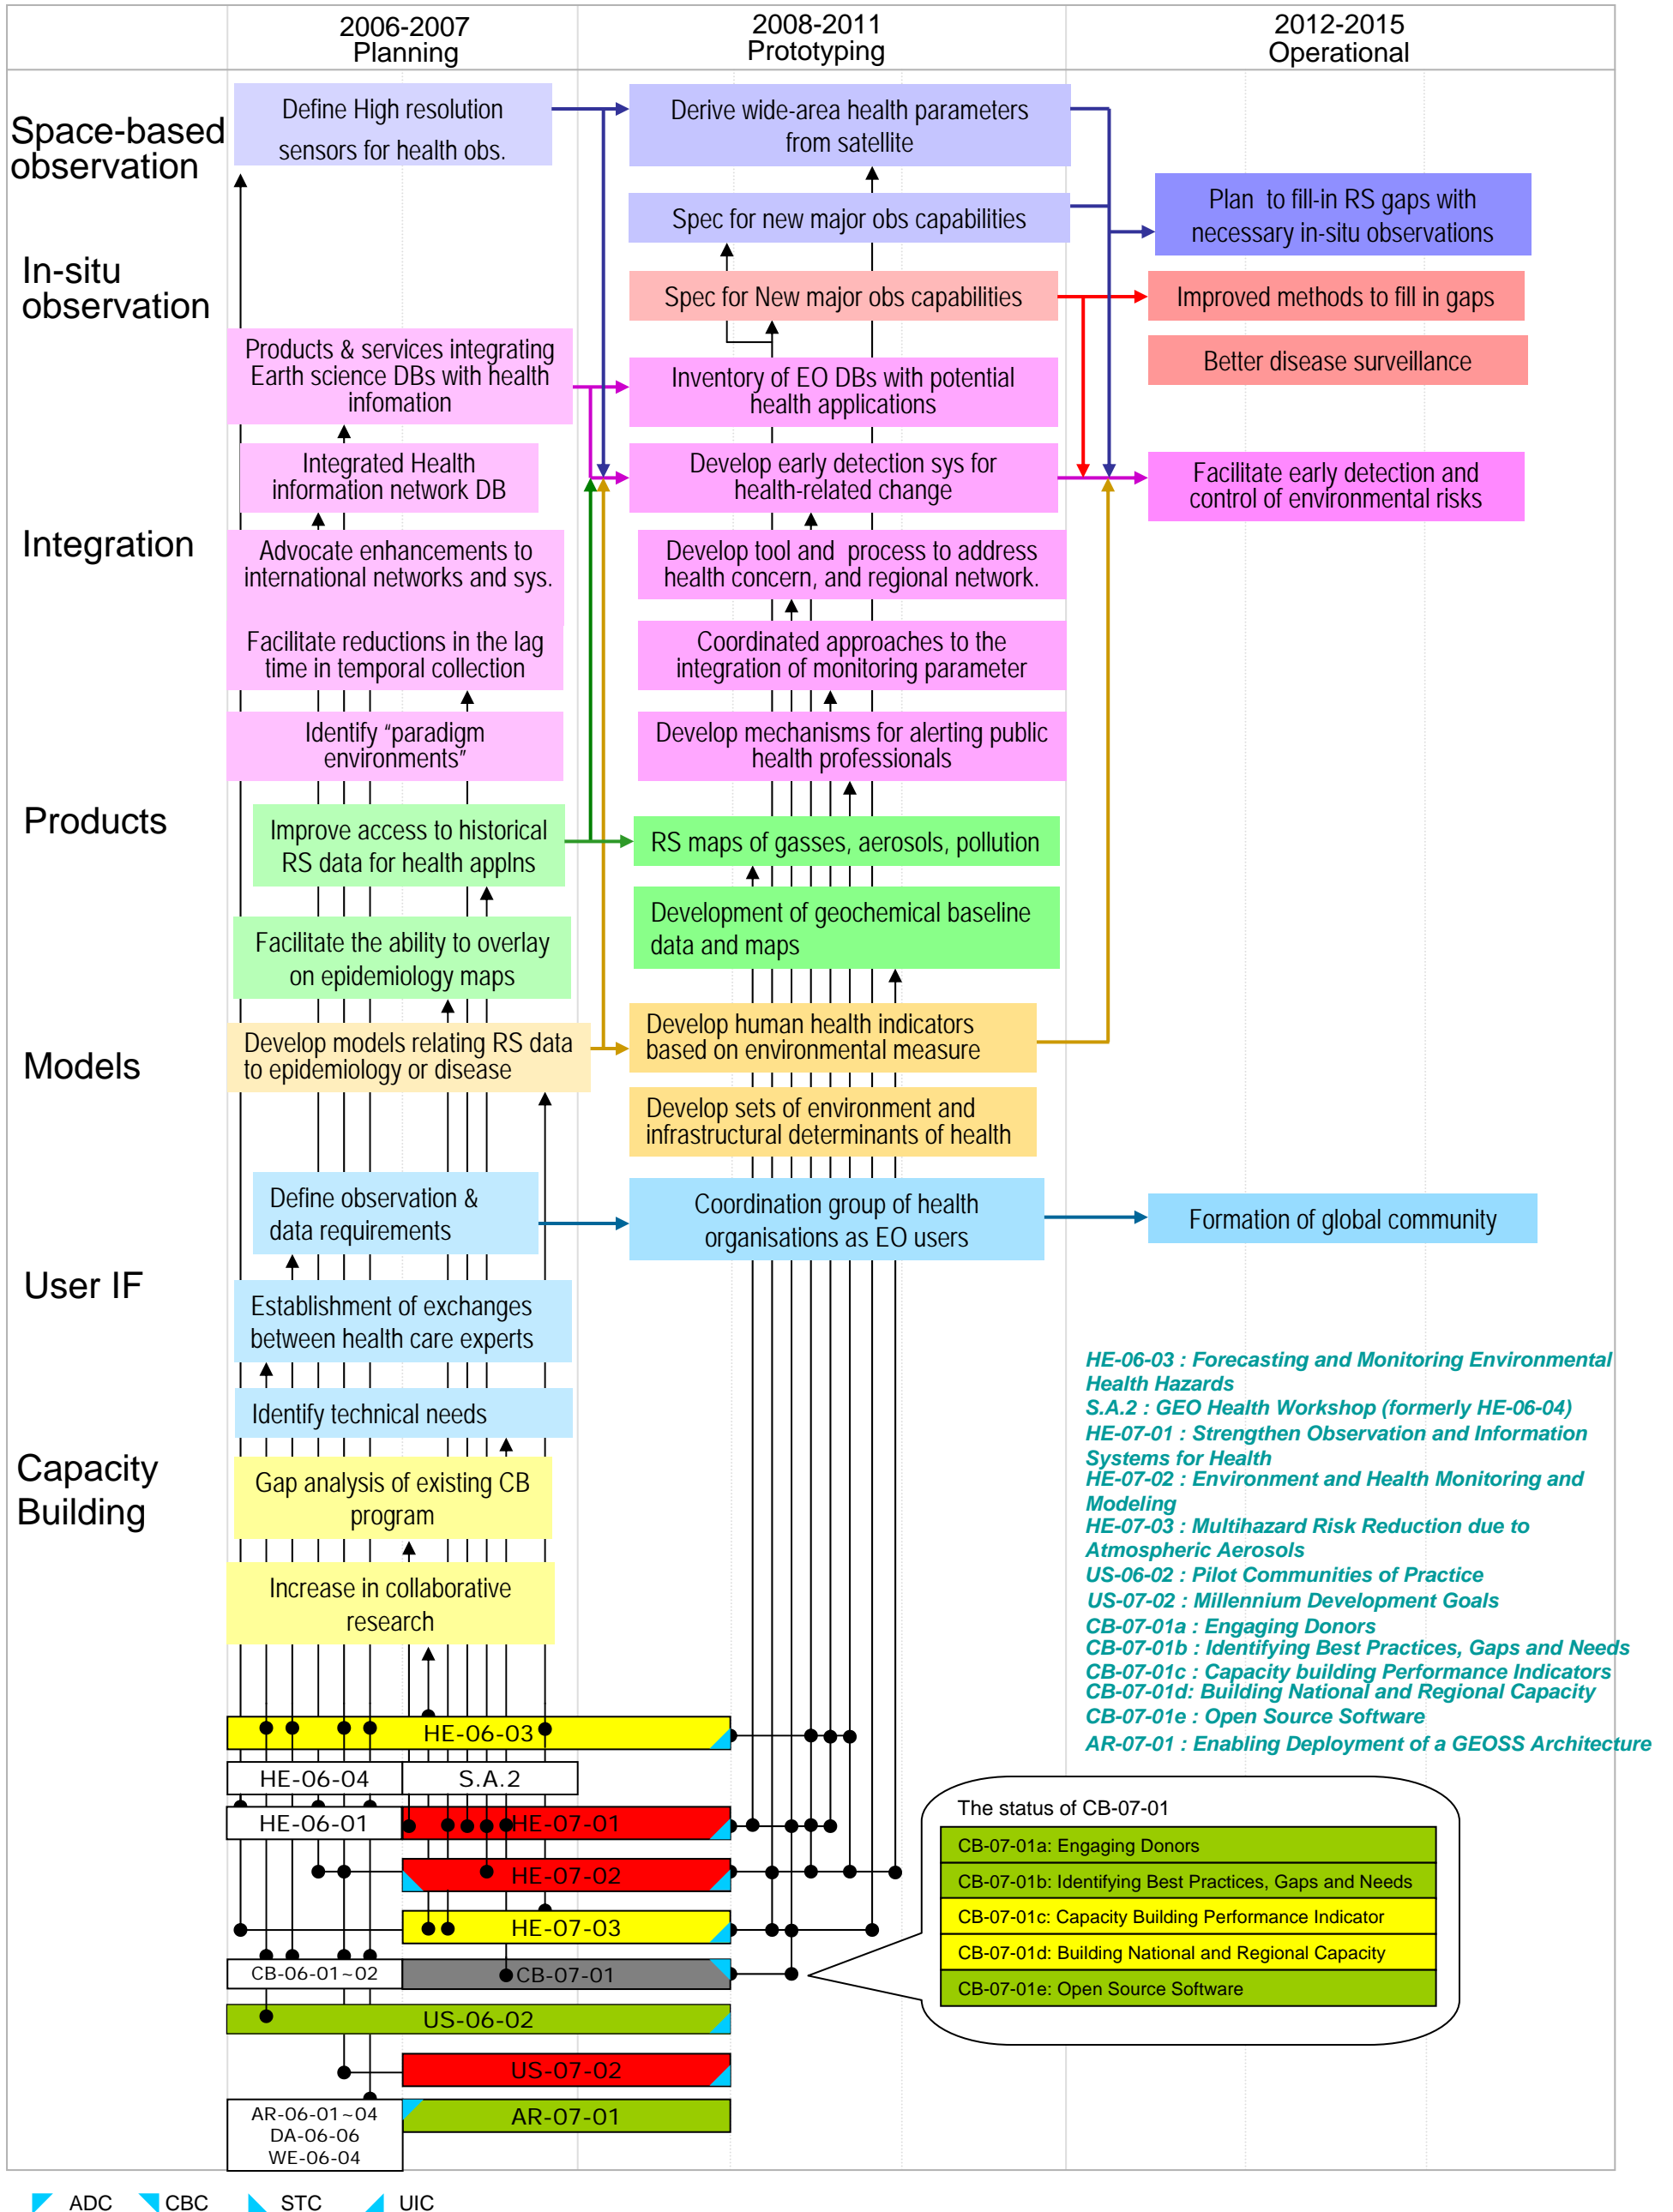

GEOSS Roadmap

*-GEOSS 10 year Implementation Plan targets,
GEO Work Plan tasks and their linkages-*

Draft
Version 0.4

March 2008

Architecture and Data Committee (ADC)

GEOSS Roadmap

■ **GEOSS roadmap has the following features;**

- ✓ It is two level roadmap (Target and Tasks) and the linkage of targets and task is shown.
- ✓ GEOSS Implementation Plan Reference Document 2 year, 6 year and 10 year targets are categorized for space-based observation, in-situ observation, integration, products, models, etc.
- ✓ Transition and evaluation of task is also given, with task progress shown in three colors (green: progressing well, yellow: progressing with some issue, such as delay in schedule, red: no progress or no report)

■ **The task-level roadmap is based upon the the following information;**

- i. **Linkage of targets and tasks** (Source: 2007-2009 Work Plan Progress Report, GEO IV)
- ii. **Progress of each task** (Source: 2007-2009 Work Plan Progress Report, GEO IV)
- iii. **Transition of tasks** (Source: Director's Note on the Work Plan, GEO III)
- iv. **Governing committee of each task** (Source: task sheet)

This GEOSS roadmap was prepared by Japan Aerospace Exploration Agency (JAXA) and Mitsubishi Research Institute (MRI) on behalf of ADC.

GEOSS IP Targets - Disaster

GEOSS IP Targets - Health

GEOSS IP Targets - Energy