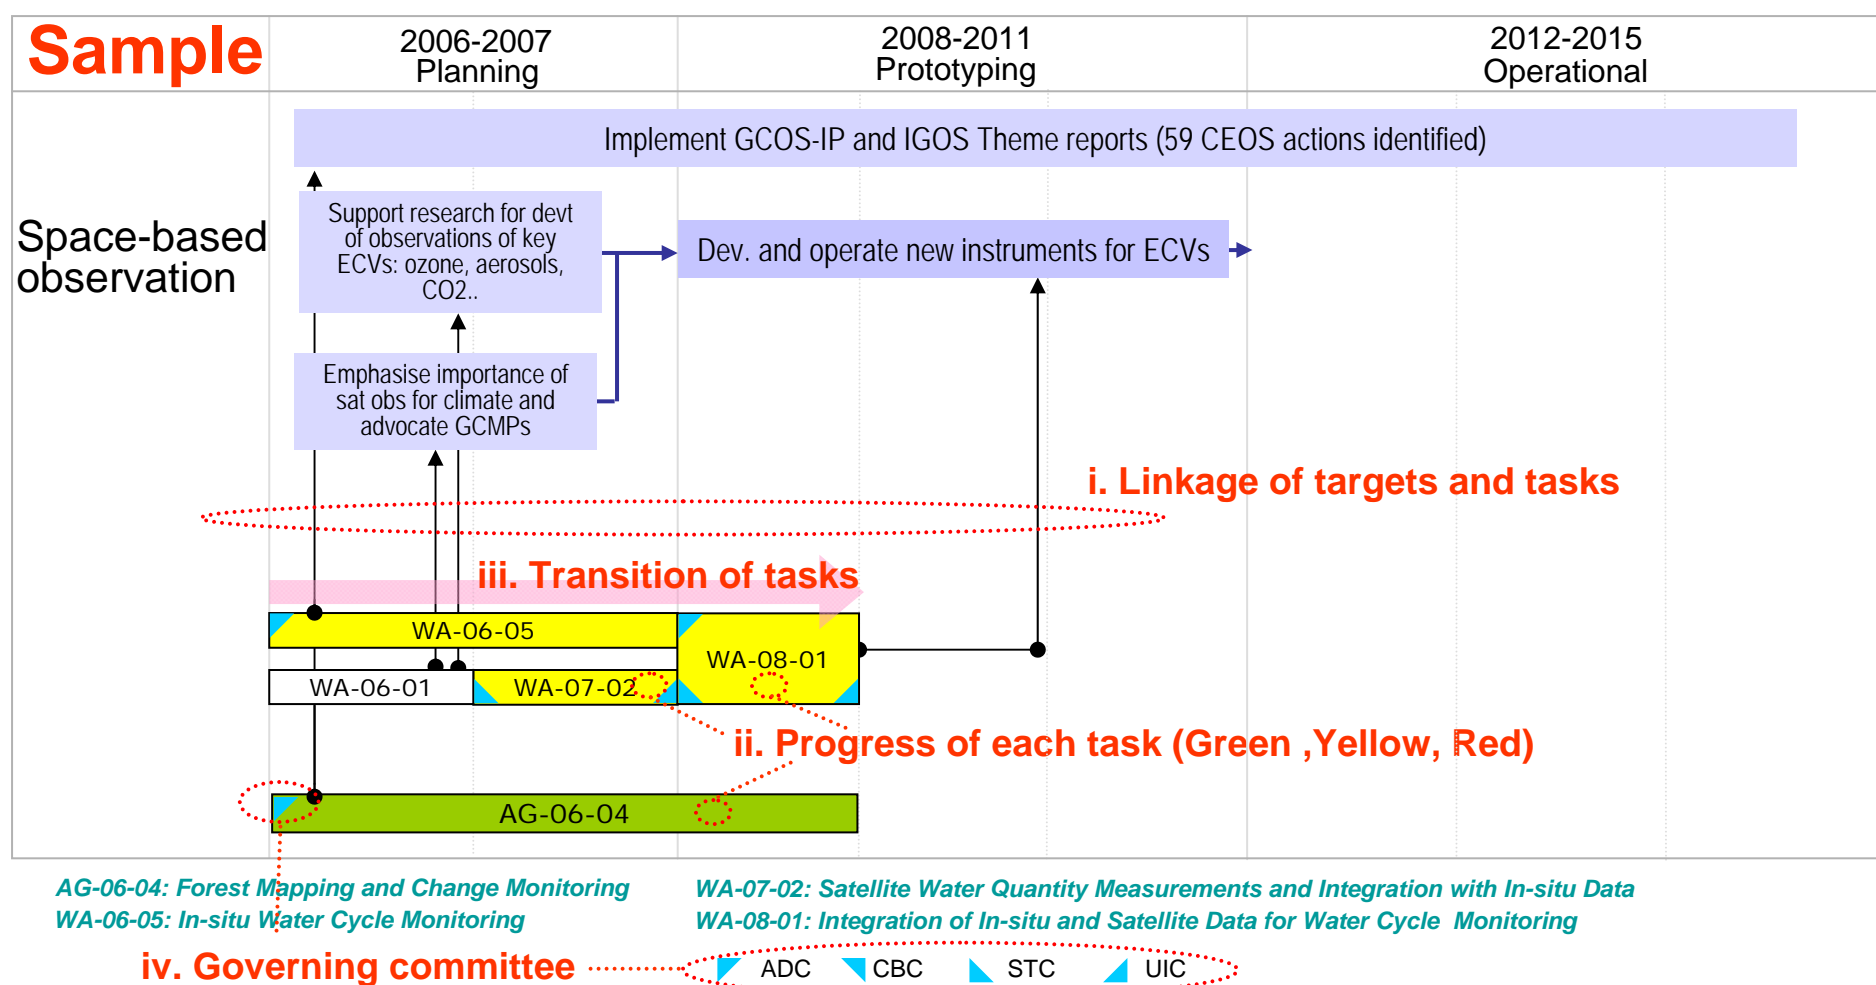

GEOSS Roadmap

*-GEOSS 10 year Implementation Plan targets,
GEO Work Plan tasks and their linkages-*

Draft
Version 0.4

March 2008

Architecture and Data Committee (ADC)

GEOSS Roadmap

■ **GEOSS roadmap has the following features;**

- ✓ It is two level roadmap (Target and Tasks) and the linkage of targets and task is shown.
- ✓ GEOSS Implementation Plan Reference Document 2 year, 6 year and 10 year targets are categorized for space-based observation, in-situ observation, integration, products, models, etc.
- ✓ Transition and evaluation of task is also given, with task progress shown in three colors (green: progressing well, yellow: progressing with some issue, such as delay in schedule, red: no progress or no report)

■ **The task-level roadmap is based upon the the following information;**

- i. **Linkage of targets and tasks** (Source: 2007-2009 Work Plan Progress Report, GEO IV)
- ii. **Progress of each task** (Source: 2007-2009 Work Plan Progress Report, GEO IV)
- iii. **Transition of tasks** (Source: Director's Note on the Work Plan, GEO III)
- iv. **Governing committee of each task** (Source: task sheet)