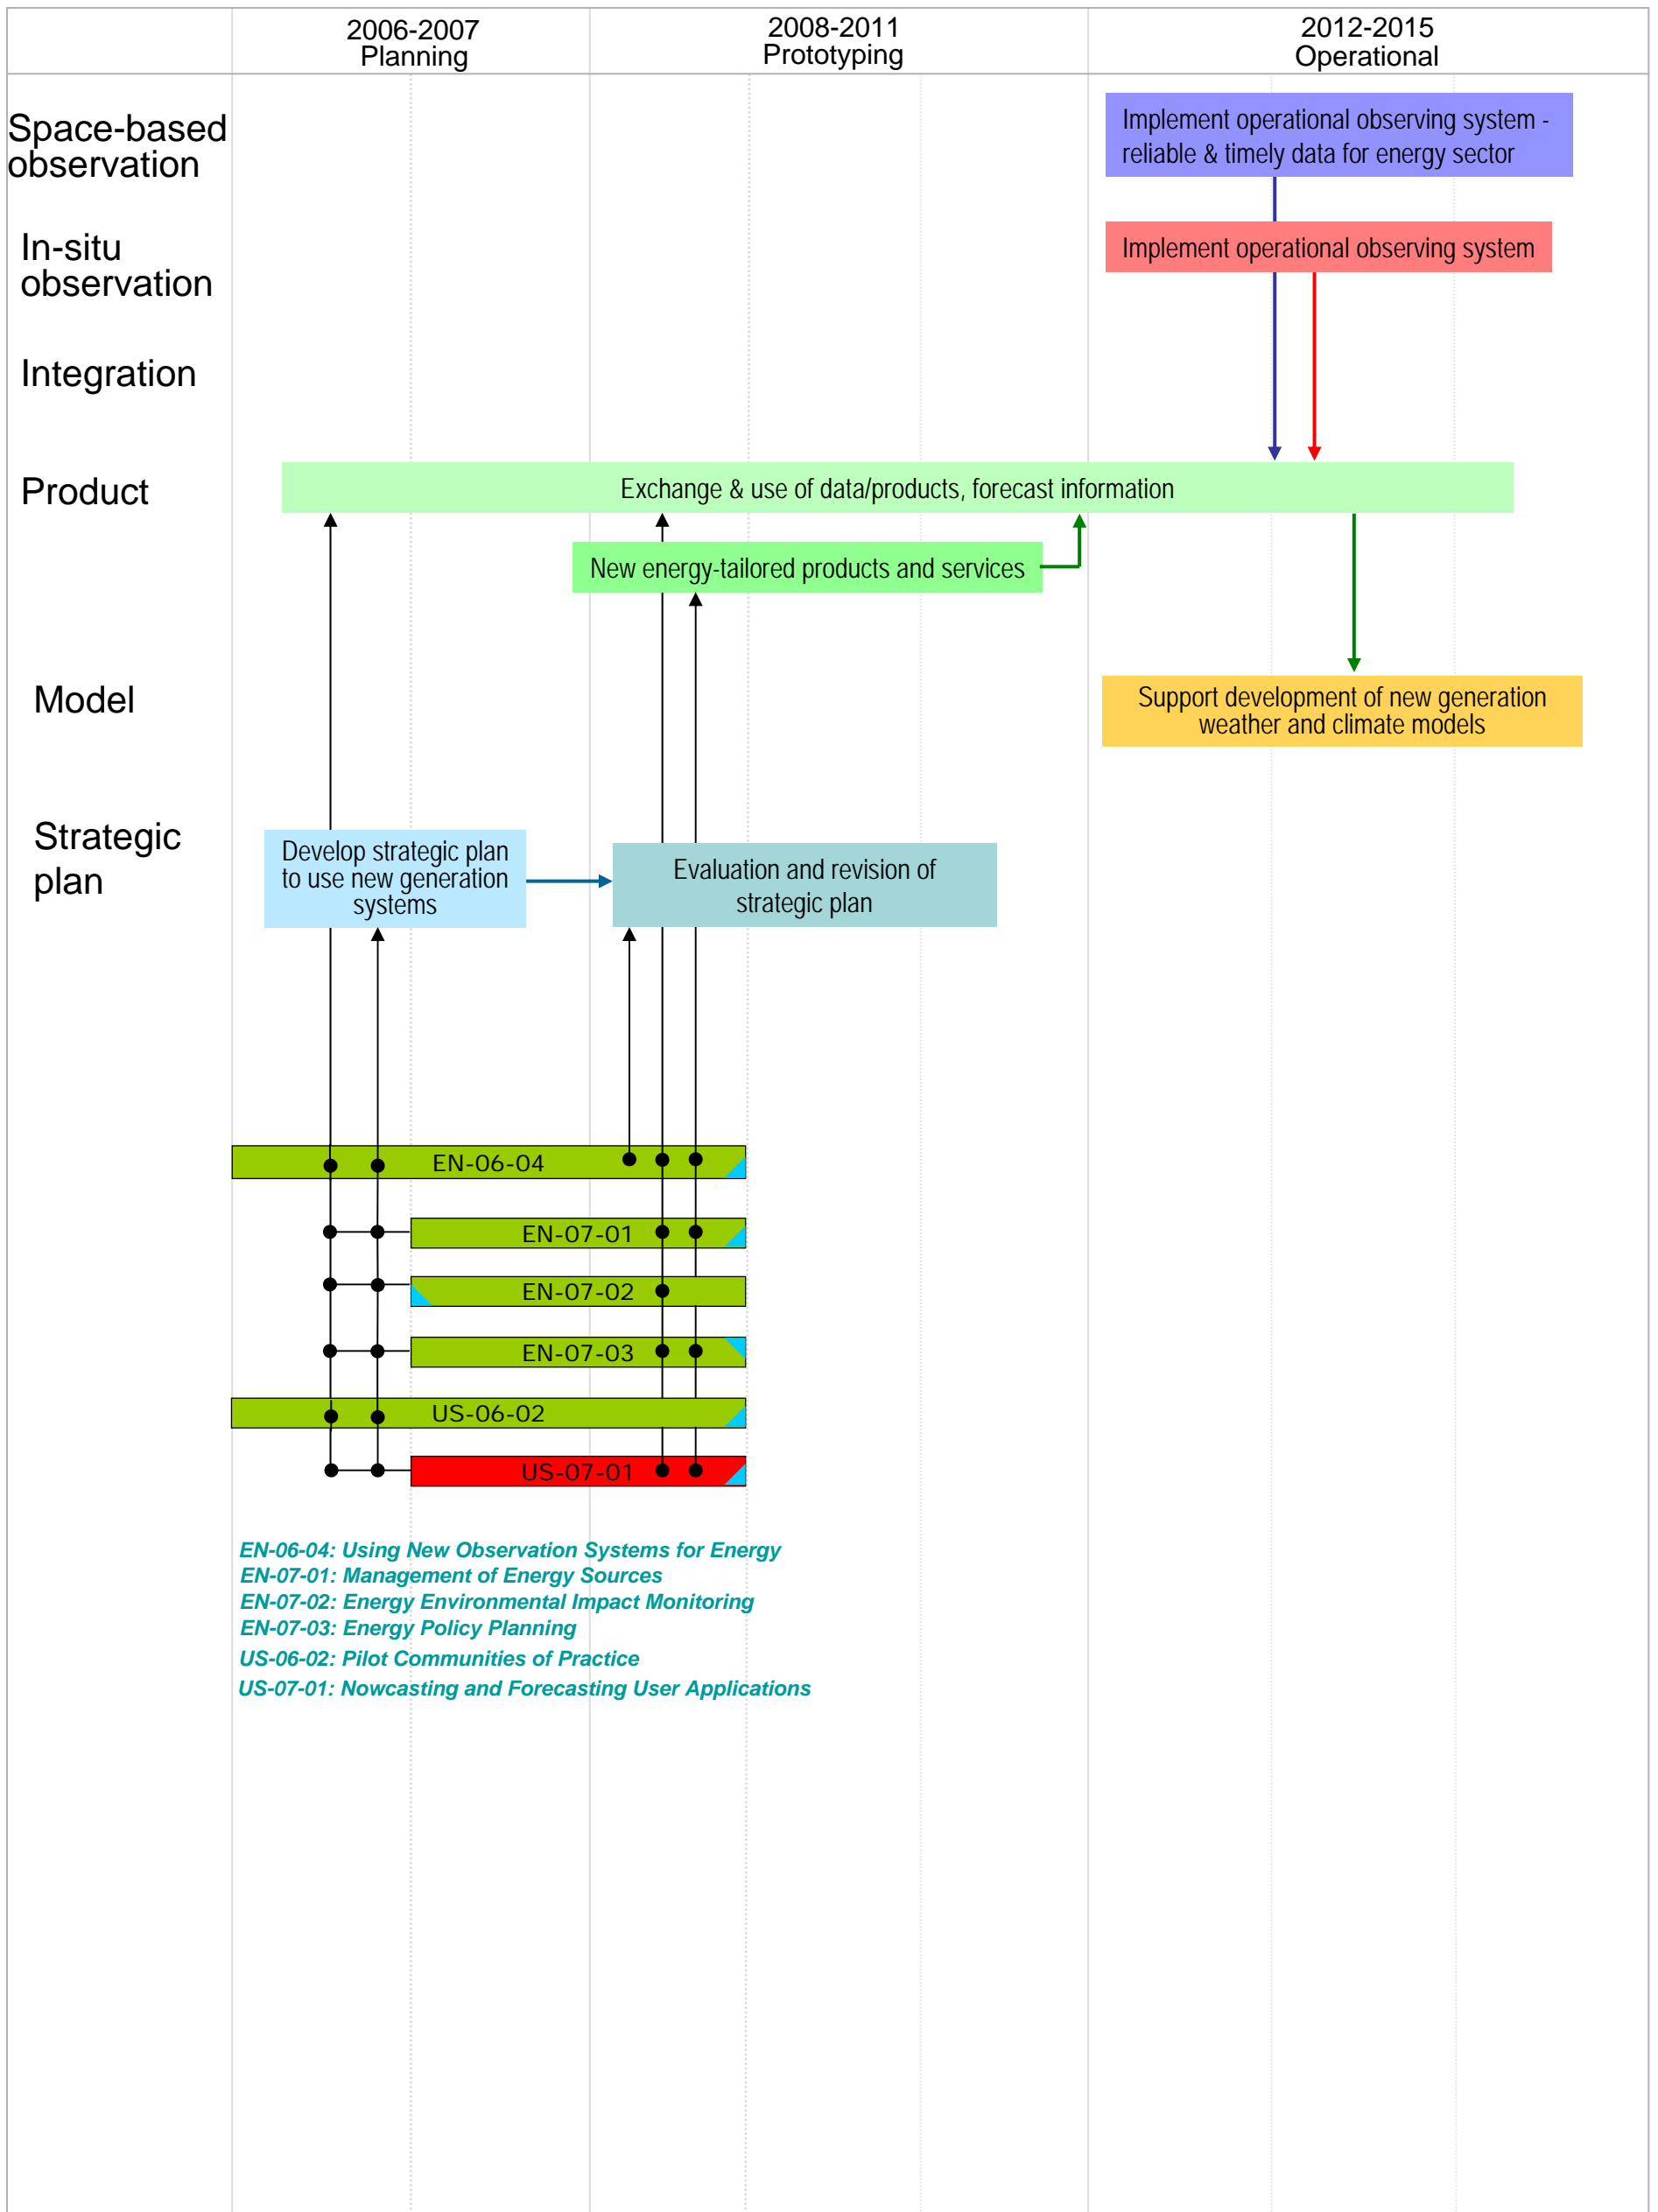

GEOSS Roadmap

*-GEOSS 10 year Implementation Plan targets,
GEO Work Plan tasks and their linkages-*

Draft
Version 0.4

March 2008

Architecture and Data Committee (ADC)

GEOSS Roadmap

■ **GEOSS roadmap has the following features;**

- ✓ It is two level roadmap (Target and Tasks) and the linkage of targets and task is shown.
- ✓ GEOSS Implementation Plan Reference Document 2 year, 6 year and 10 year targets are categorized for space-based observation, in-situ observation, integration, products, models, etc.
- ✓ Transition and evaluation of task is also given, with task progress shown in three colors (green: progressing well, yellow: progressing with some issue, such as delay in schedule, red: no progress or no report)

■ **The task-level roadmap is based upon the the following information;**

- i. **Linkage of targets and tasks** (Source: 2007-2009 Work Plan Progress Report, GEO IV)
- ii. **Progress of each task** (Source: 2007-2009 Work Plan Progress Report, GEO IV)
- iii. **Transition of tasks** (Source: Director's Note on the Work Plan, GEO III)
- iv. **Governing committee of each task** (Source: task sheet)

This GEOSS roadmap was prepared by Japan Aerospace Exploration Agency (JAXA) and Mitsubishi Research Institute (MRI) on behalf of ADC.

GEOSS IP Targets - Disaster

GEOSS IP Targets - Health

GEOSS IP Targets - Energy