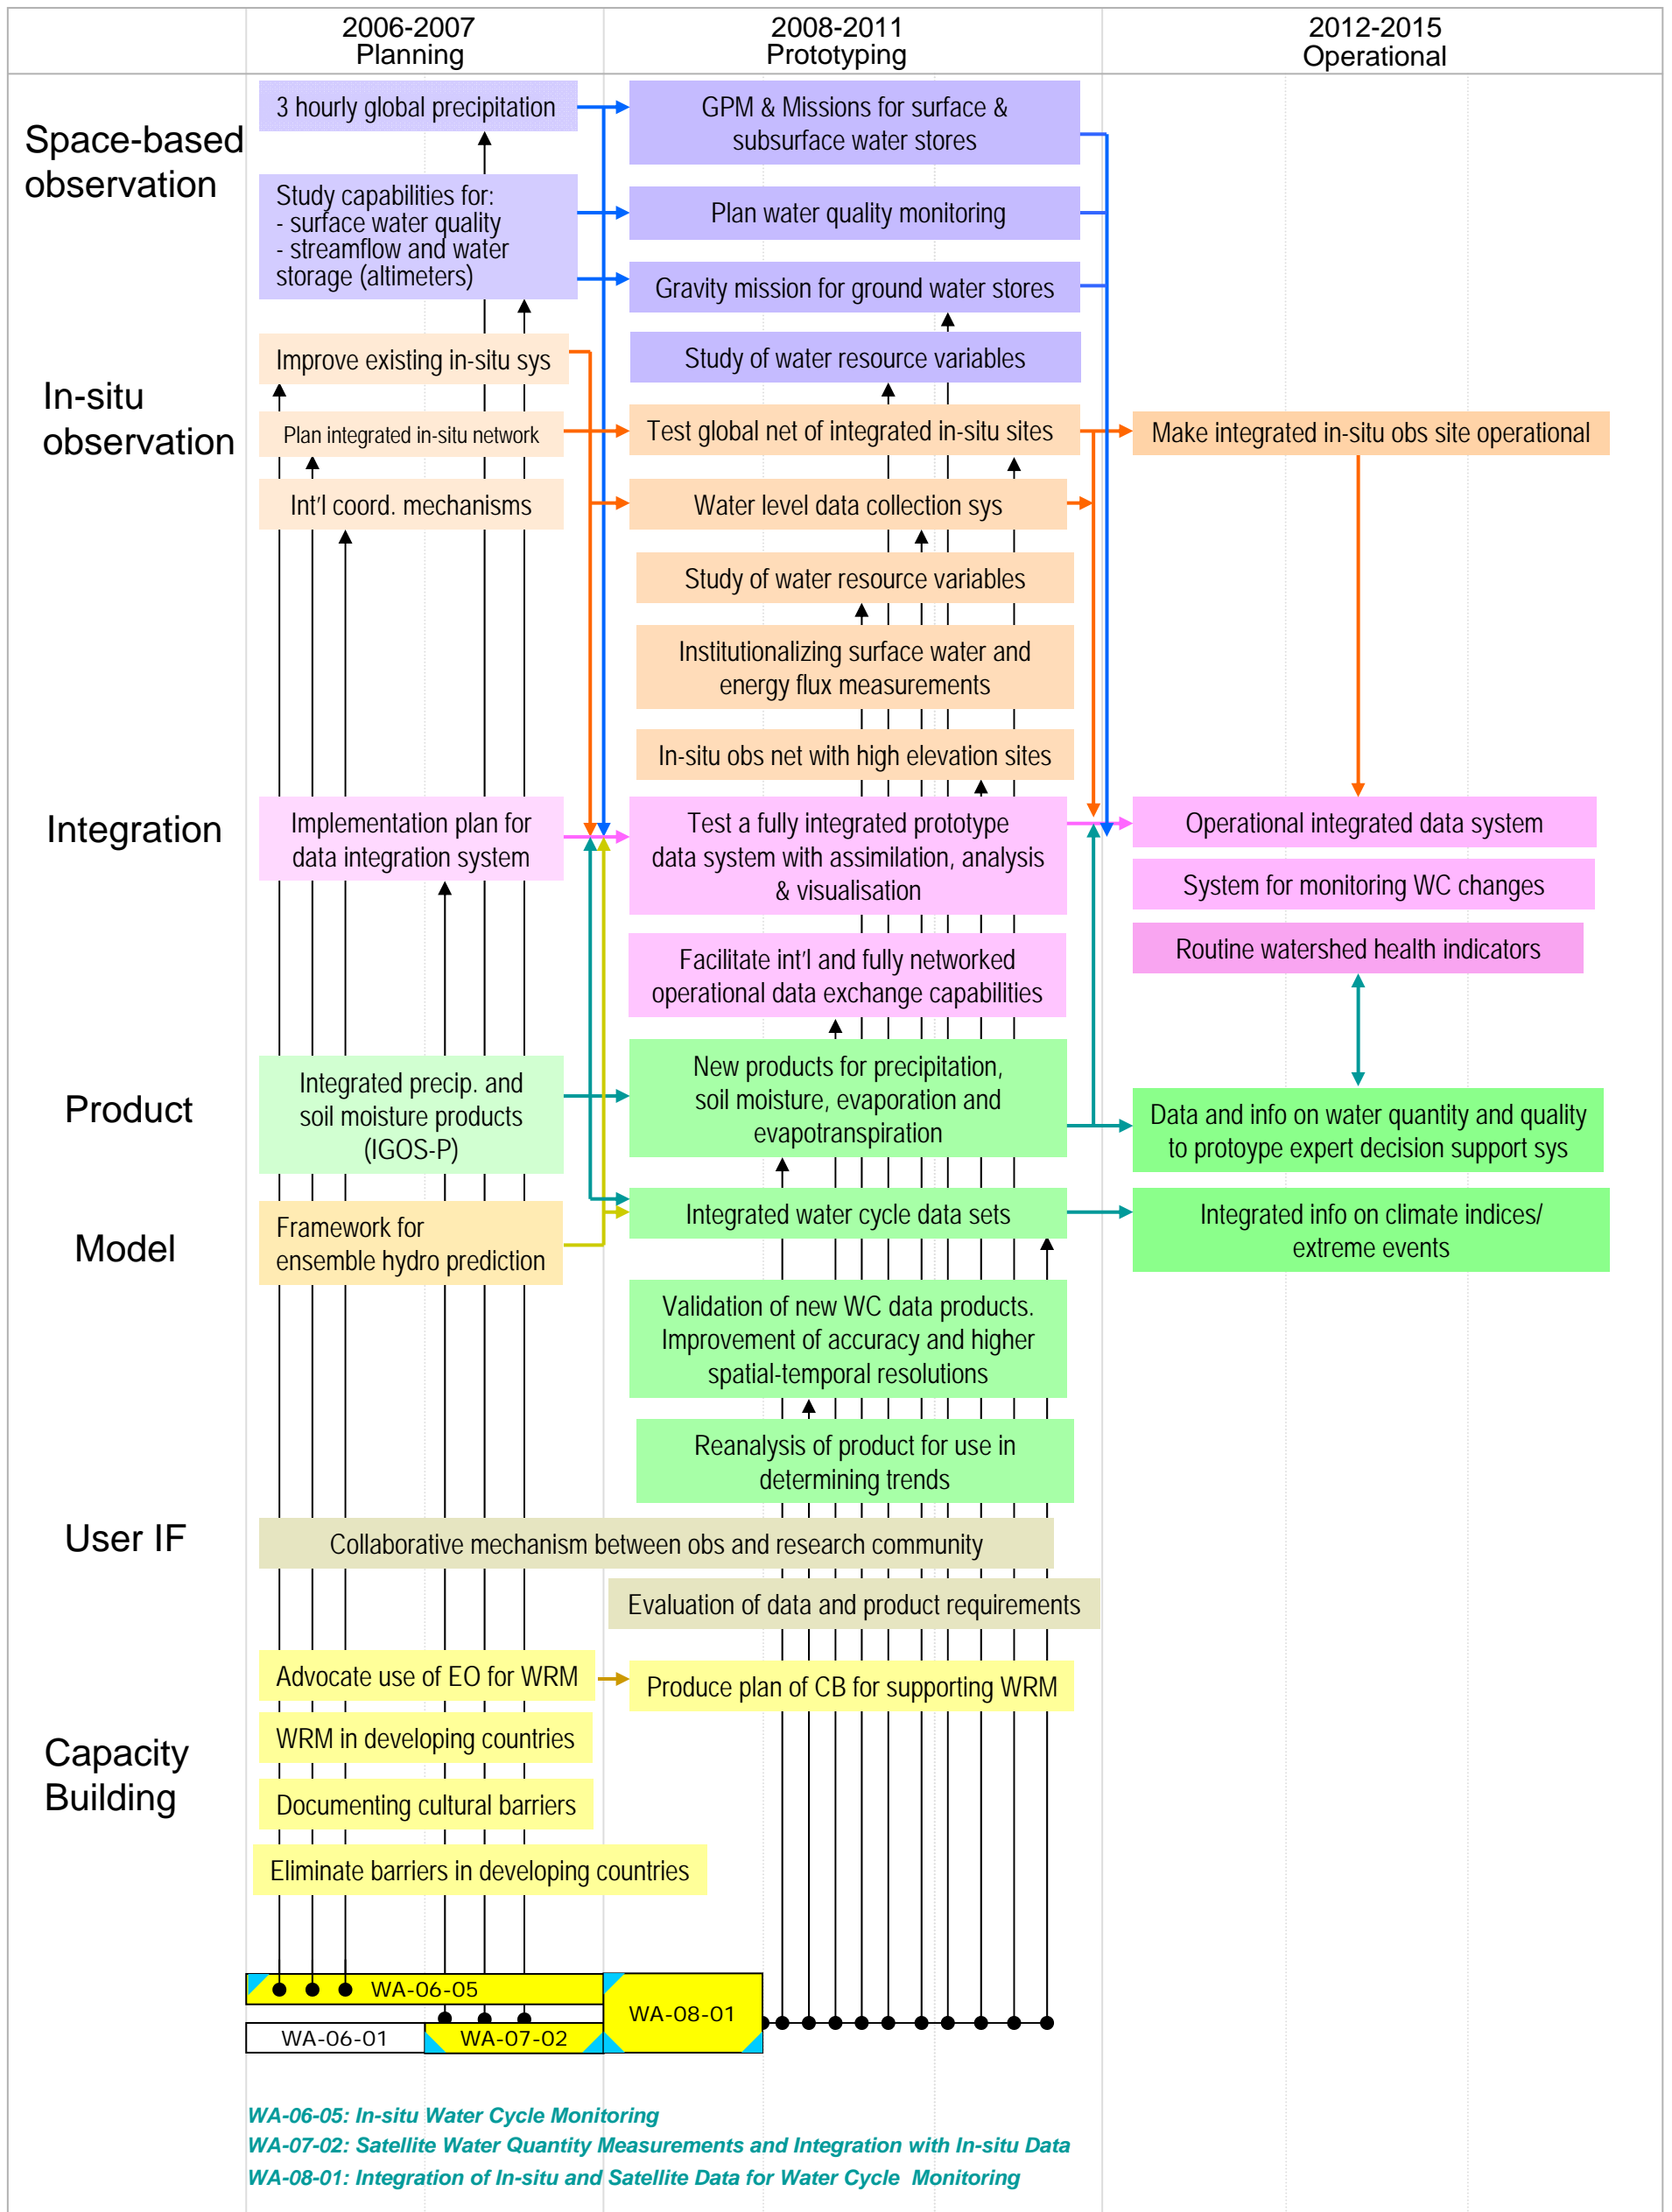

- ✓ It is two level roadmap (Target and Tasks) and the linkage of targets and task is shown.
- ✓ GEOSS Implementation Plan Reference Document 2 year, 6 year and 10 year targets are categorized for space-based observation, in-situ observation, integration, products, models, etc.
- ✓ Transition and evaluation of task is also given, with task progress shown in three colors (green: progressing well, yellow: progressing with some issue, such as delay in schedule, red: no progress or no report)

■ **The task-level roadmap is based upon the the following information;**

- i. **Linkage of targets and tasks** (Source: 2007-2009 Work Plan Progress Report, GEO IV)
- ii. **Progress of each task** (Source: 2007-2009 Work Plan Progress Report, GEO IV)
- iii. **Transition of tasks** (Source: Director's Note on the Work Plan, GEO III)
- iv. **Governing committee of each task** (Source: task sheet)

This GEOSS roadmap was prepared by Japan Aerospace Exploration Agency (JAXA) and Mitsubishi Research Institute (MRI) on behalf of ADC.

GEOSS IP Targets - Disaster

GEOSS IP Targets - Health

GEOSS IP Targets - Energy

GEOSS IP Targets - Climate(1/2)

ADC CBC STC UIC

GEOSS IP Targets - Climate(2/2)

ADC CBC STC UIC

GEOSS IP Targets - Water(1/2)

GEOSS IP Targets - Water(2/2)

ADC CBC STC UIC

GEOSS IP Targets - Weather