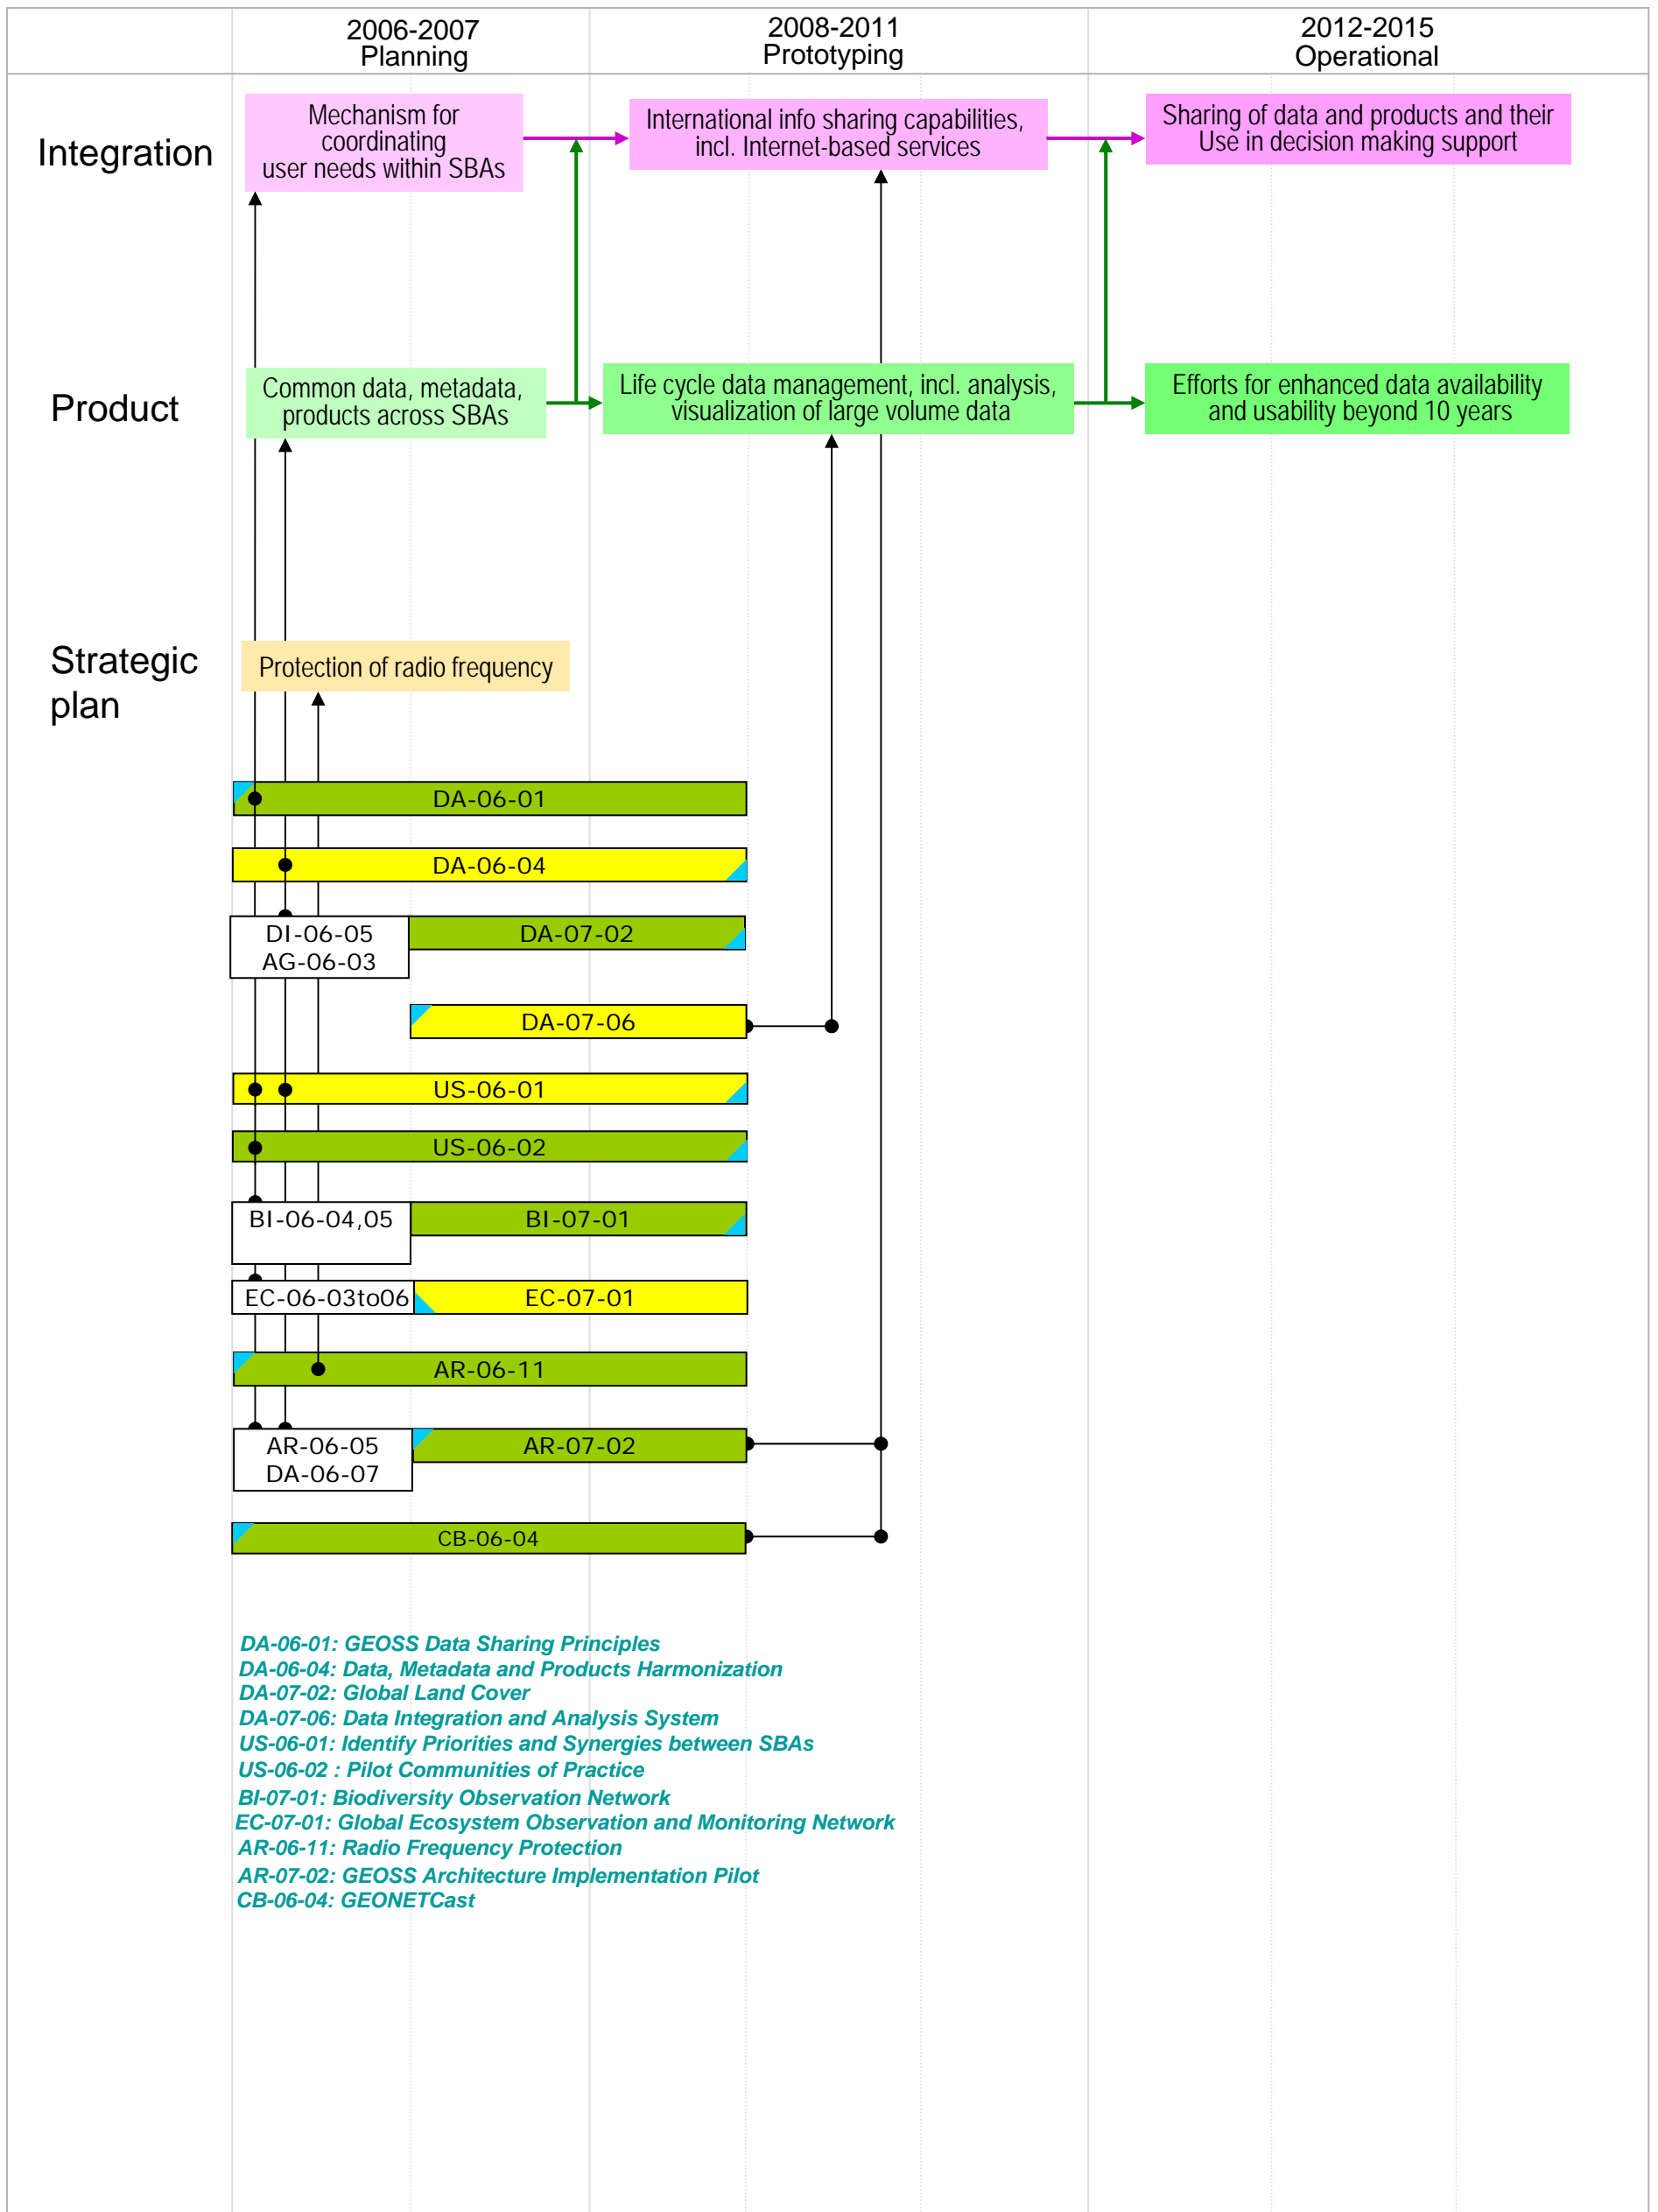

GEOSS IP Targets – Data & Users