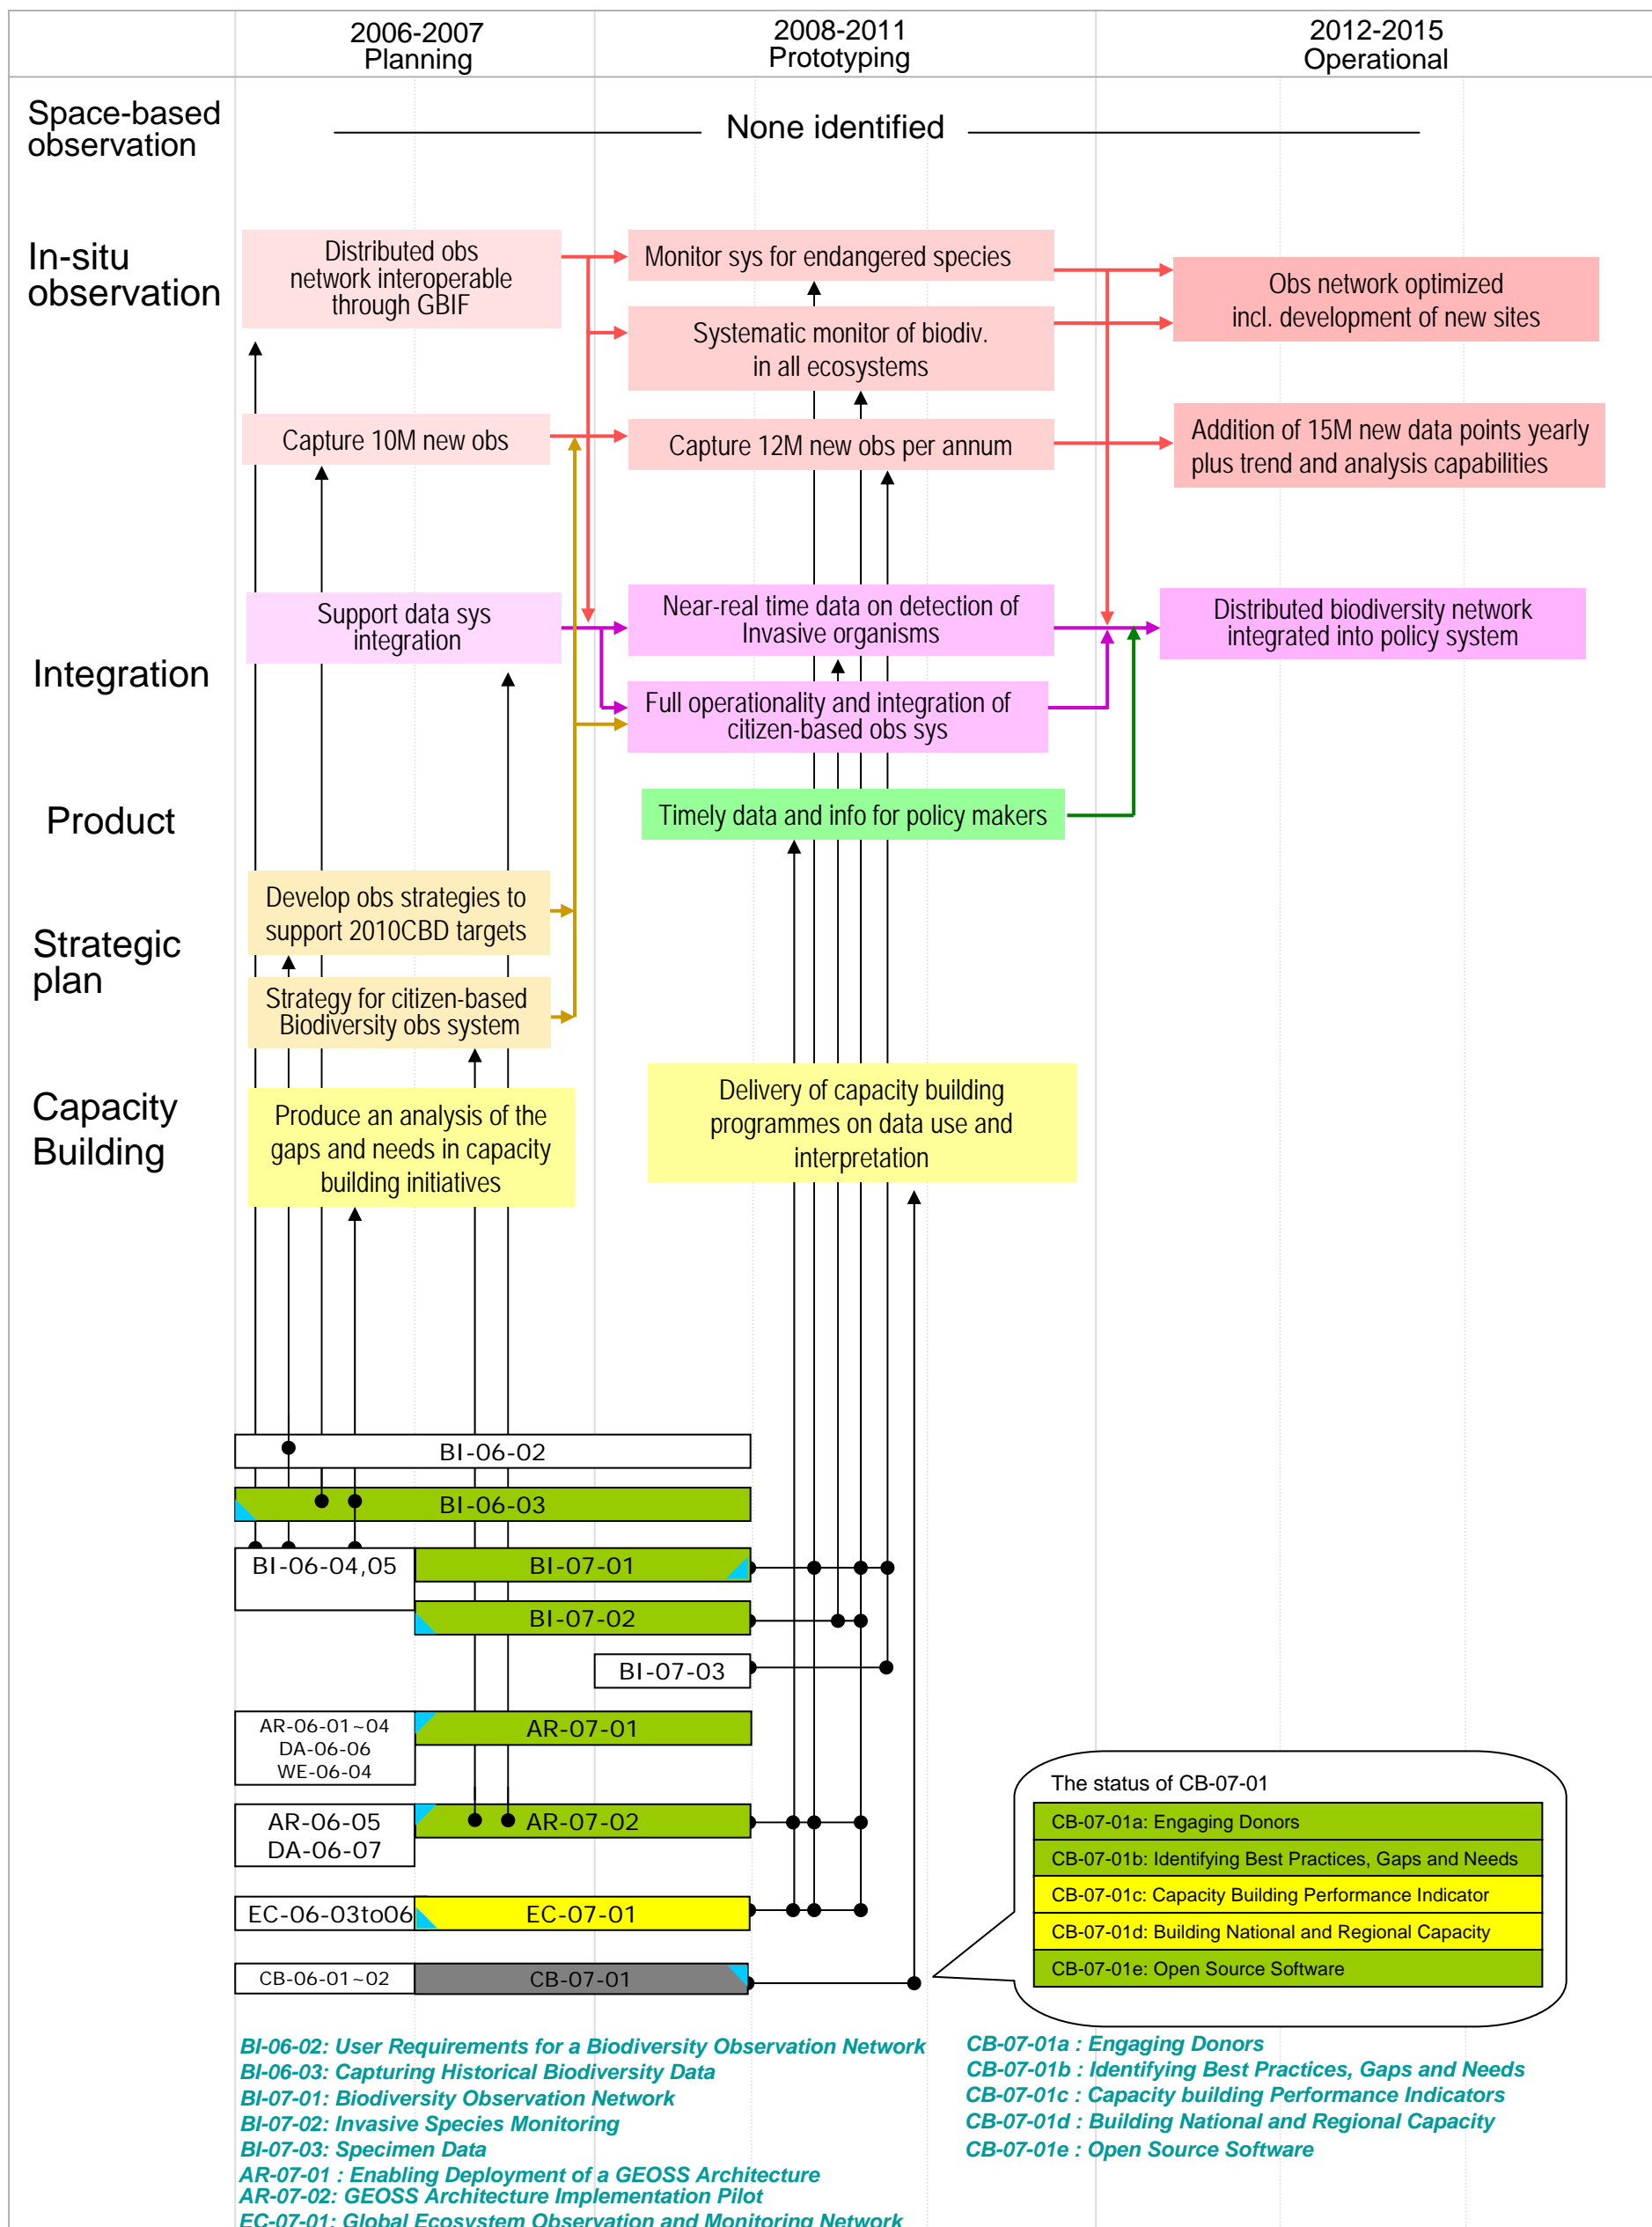

GEOSS IP Targets - Biodiversity

ADC CBC STC UIC