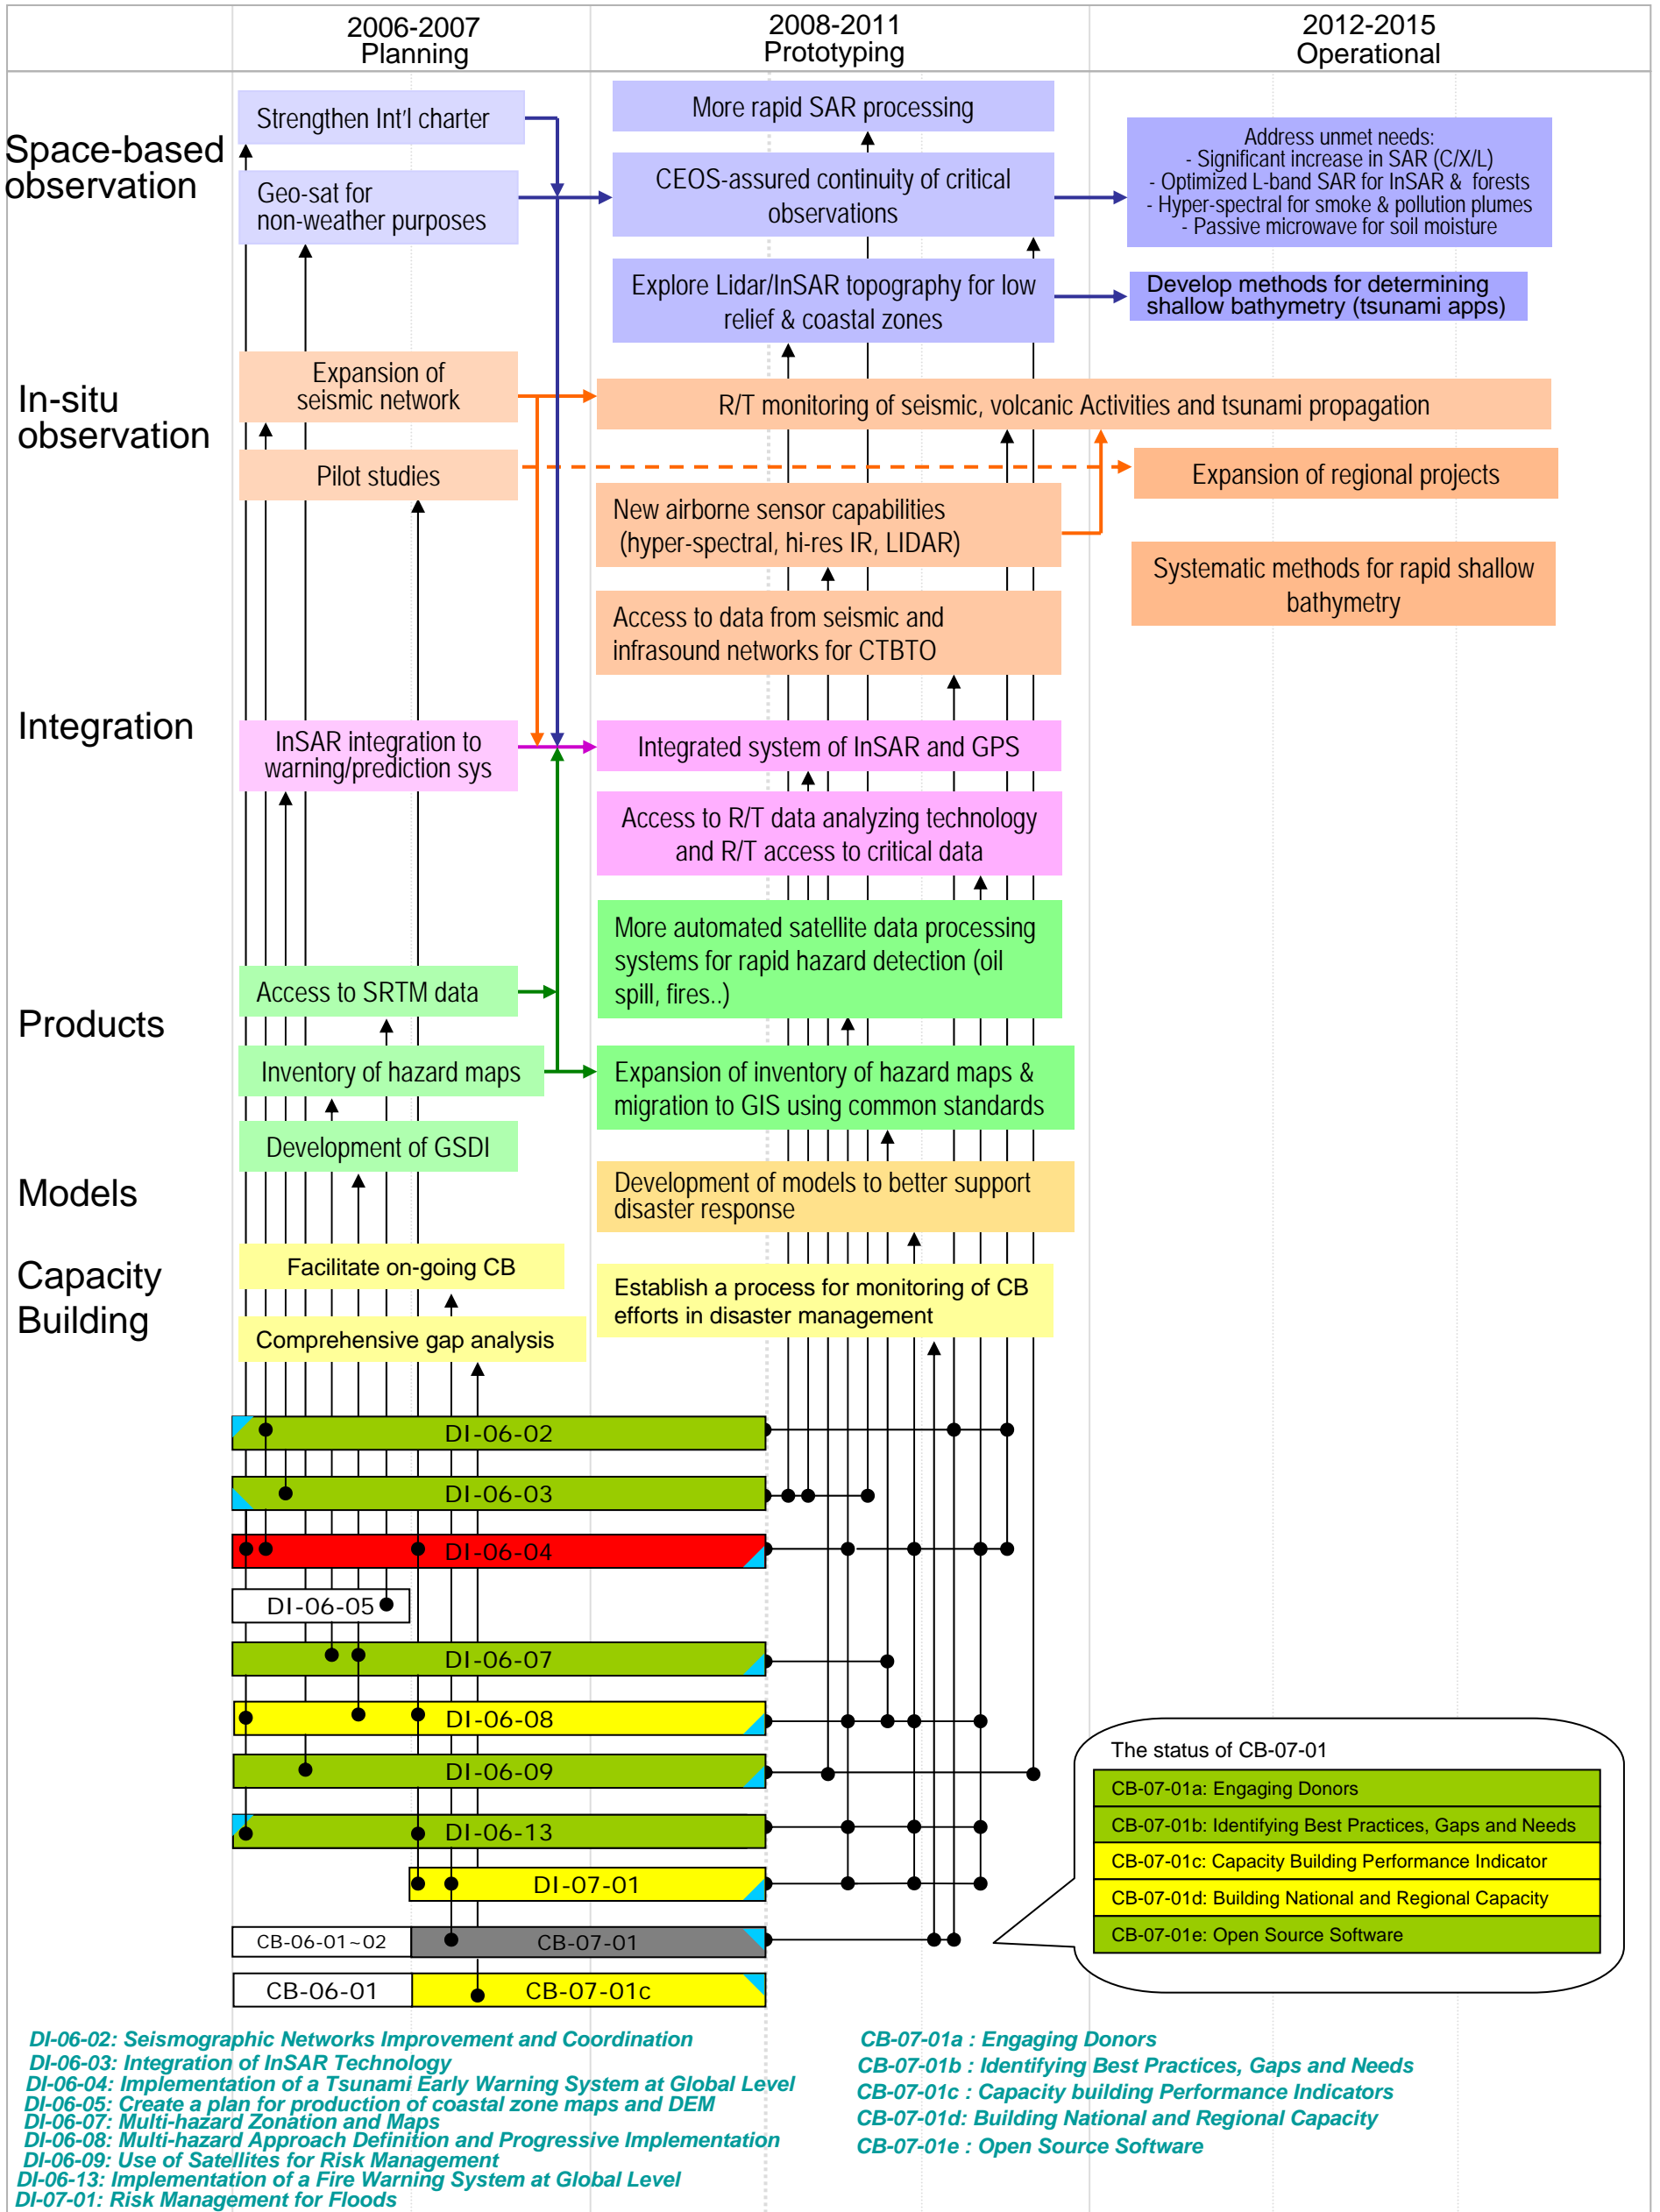

GEOSS Roadmap

*-GEOSS 10 year Implementation Plan targets,
GEO Work Plan tasks and their linkages-*

Draft
Version 0.4

March 2008

Architecture and Data Committee (ADC)

GEOSS Roadmap

■ **GEOSS roadmap has the following features;**

- ✓ It is two level roadmap (Target and Tasks) and the linkage of targets and task is shown.
- ✓ GEOSS Implementation Plan Reference Document 2 year, 6 year and 10 year targets are categorized for space-based observation, in-situ observation, integration, products, models, etc.
- ✓ Transition and evaluation of task is also given, with task progress shown in three colors (green: progressing well, yellow: progressing with some issue, such as delay in schedule, red: no progress or no report)

■ **The task-level roadmap is based upon the the following information;**

- i. **Linkage of targets and tasks** (Source: 2007-2009 Work Plan Progress Report, GEO IV)
- ii. **Progress of each task** (Source: 2007-2009 Work Plan Progress Report, GEO IV)
- iii. **Transition of tasks** (Source: Director's Note on the Work Plan, GEO III)
- iv. **Governing committee of each task** (Source: task sheet)

This GEOSS roadmap was prepared by Japan Aerospace Exploration Agency (JAXA) and Mitsubishi Research Institute (MRI) on behalf of ADC.

GEOSS IP Targets - Disaster

GEOSS IP Targets - Health

GEOSS IP Targets - Energy