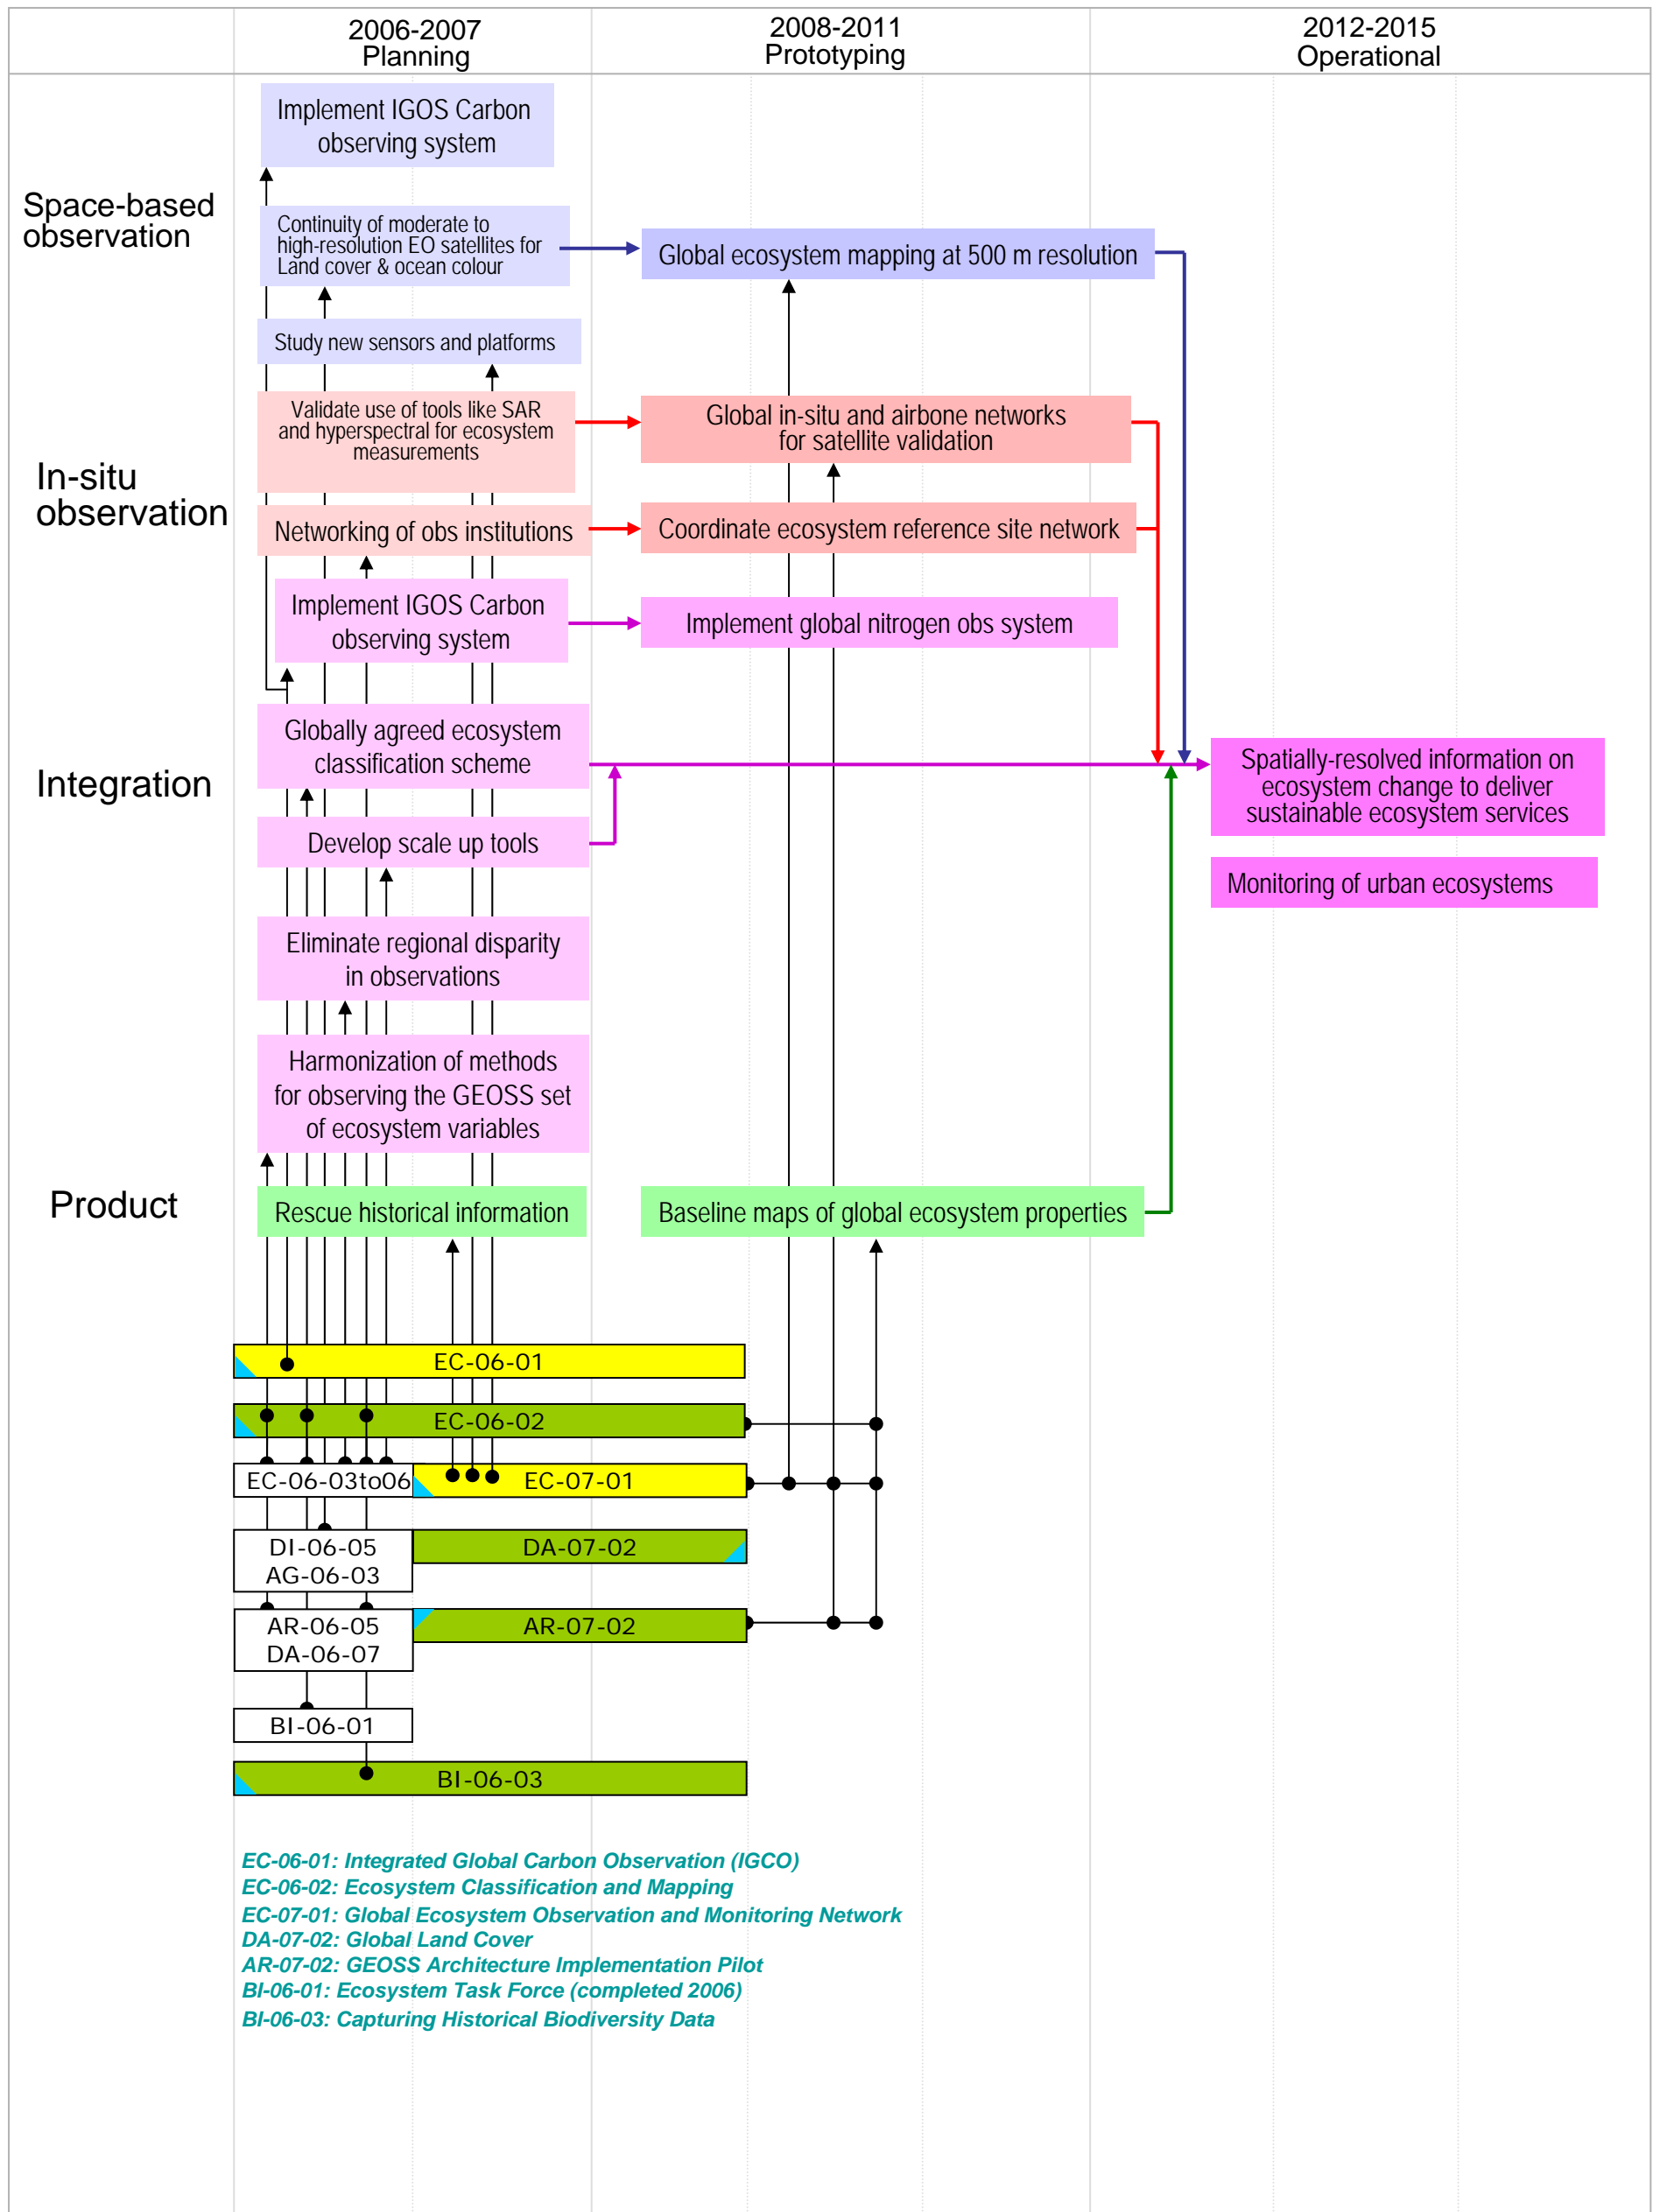

GEOSS IP Targets - Ecosystem