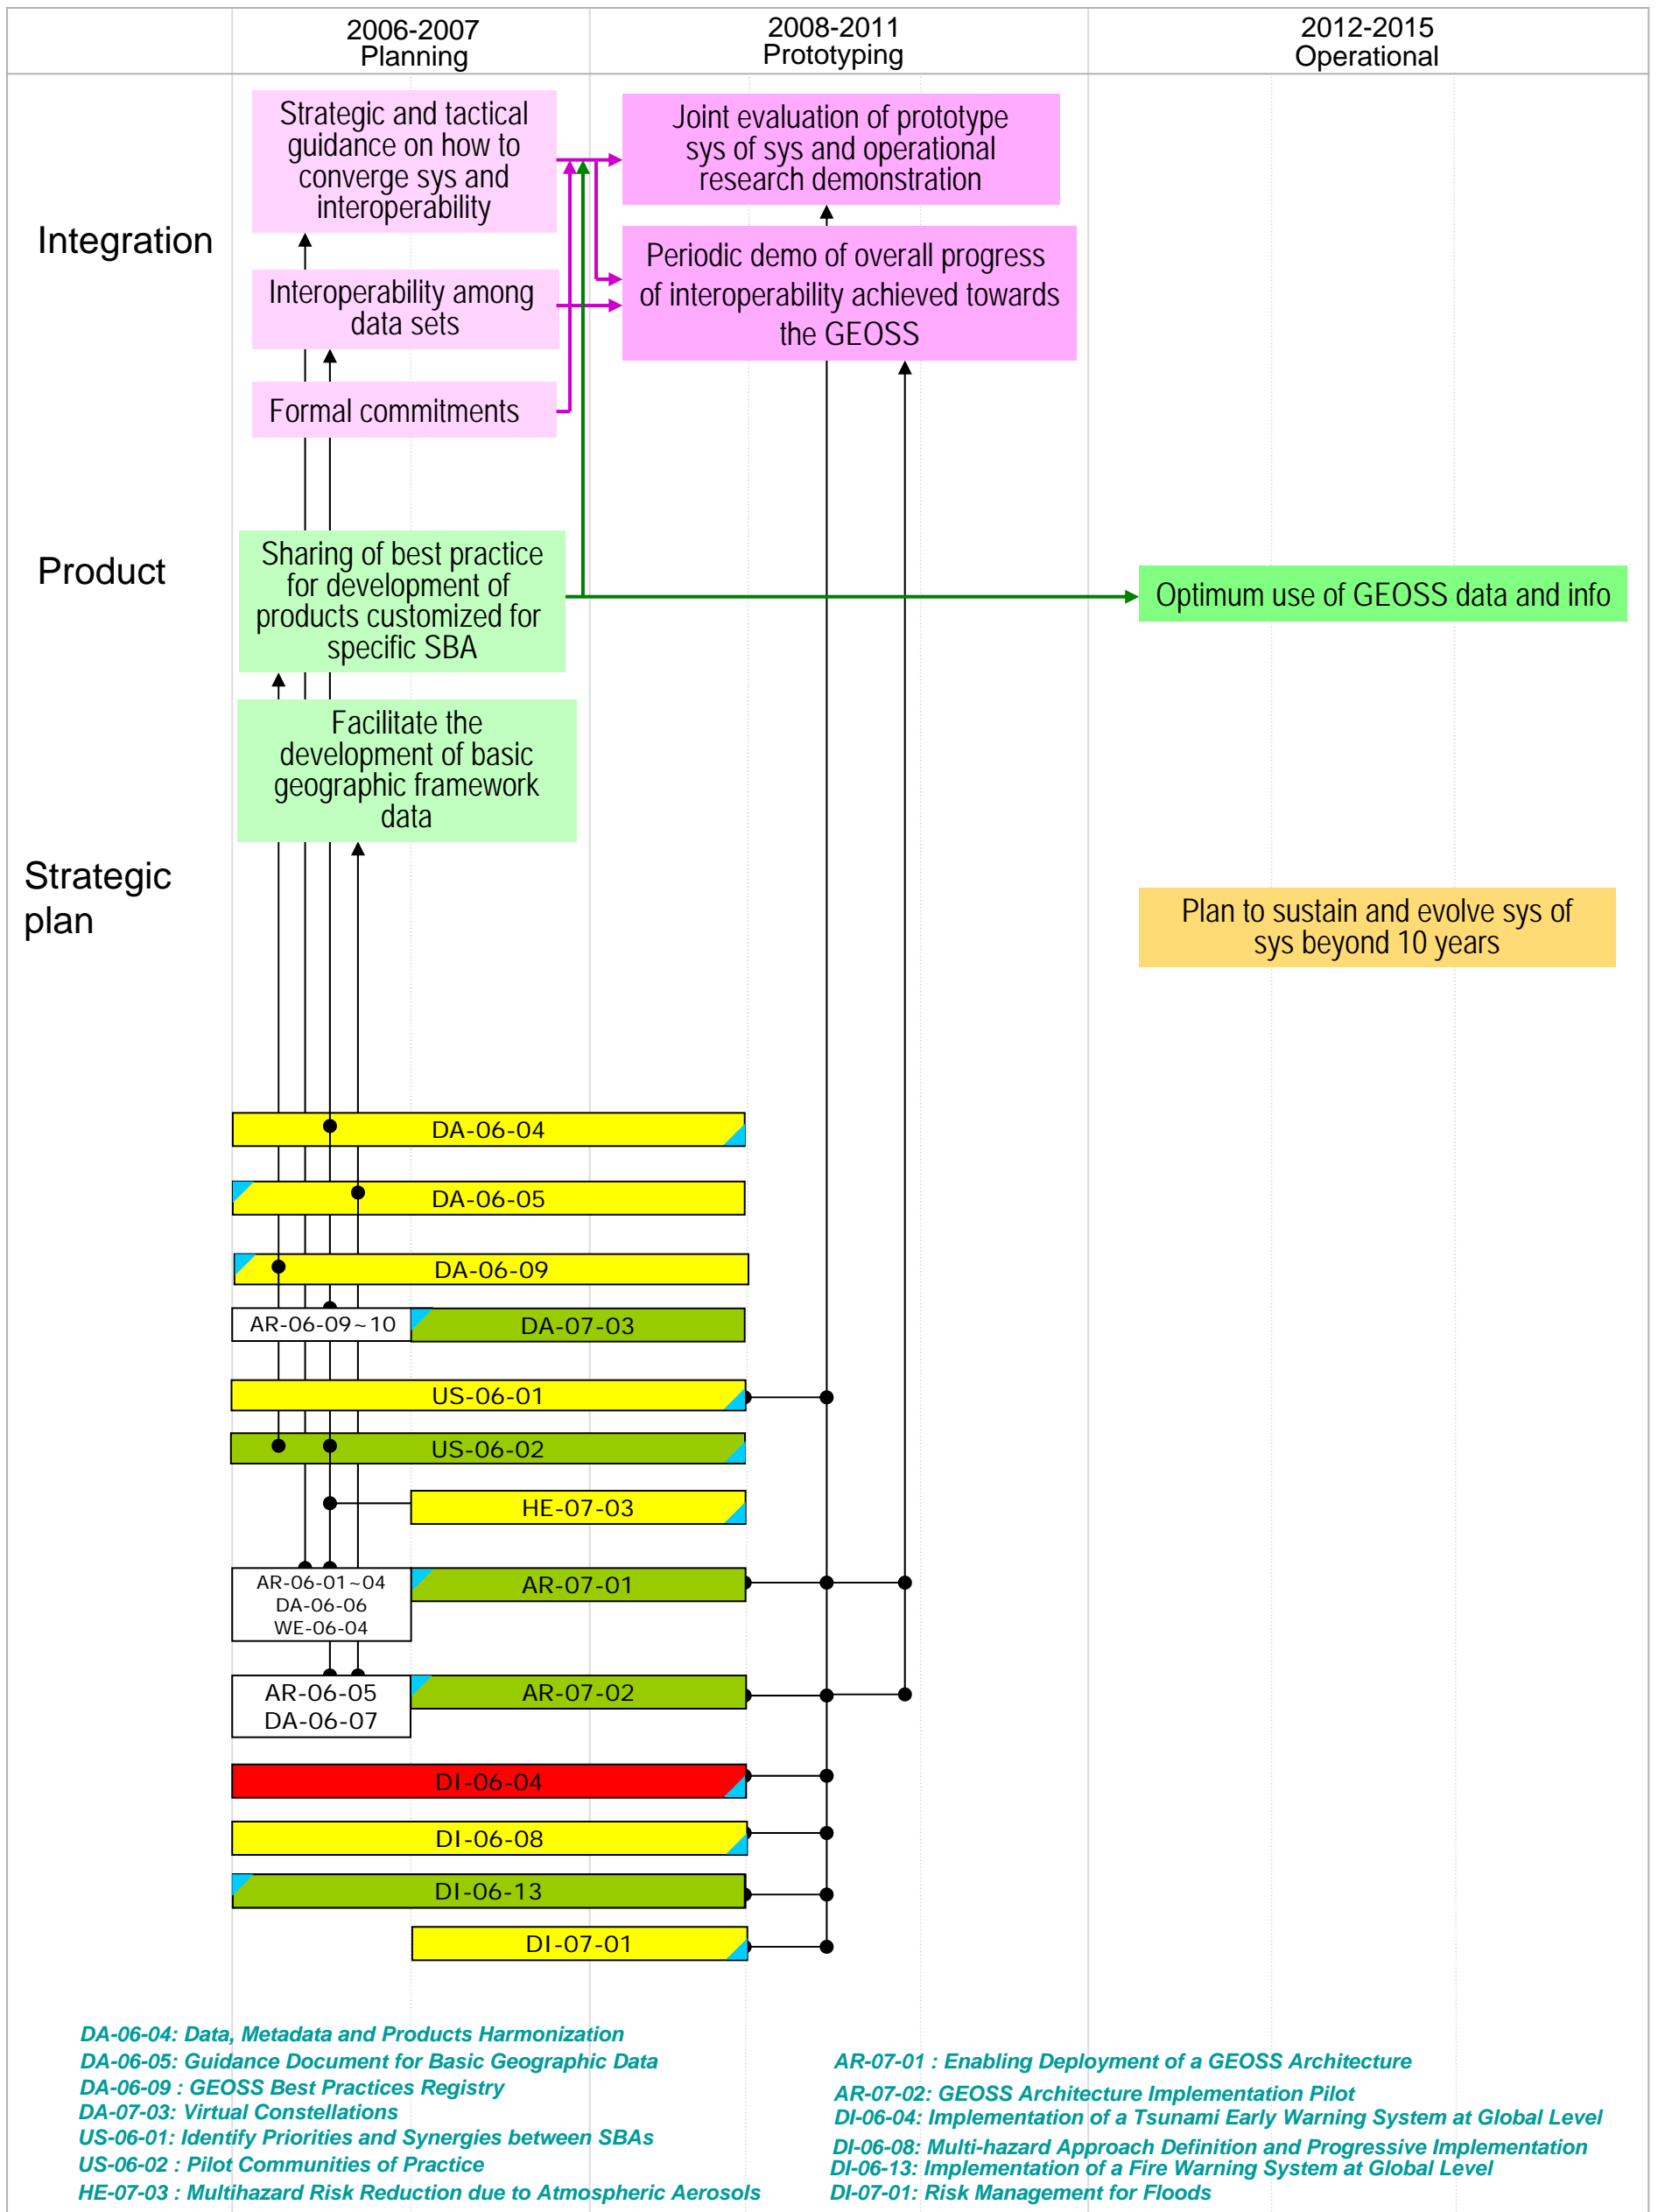

- ✓ It is two level roadmap (Target and Tasks) and the linkage of targets and task is shown.
- ✓ GEOSS Implementation Plan Reference Document 2 year, 6 year and 10 year targets are categorized for space-based observation, in-situ observation, integration, products, models, etc.
- ✓ Transition and evaluation of task is also given, with task progress shown in three colors (green: progressing well, yellow: progressing with some issue, such as delay in schedule, red: no progress or no report)

■ **The task-level roadmap is based upon the the following information;**

- i. **Linkage of targets and tasks** (Source: 2007-2009 Work Plan Progress Report, GEO IV)
- ii. **Progress of each task** (Source: 2007-2009 Work Plan Progress Report, GEO IV)
- iii. **Transition of tasks** (Source: Director's Note on the Work Plan, GEO III)
- iv. **Governing committee of each task** (Source: task sheet)

This GEOSS roadmap was prepared by Japan Aerospace Exploration Agency (JAXA) and Mitsubishi Research Institute (MRI) on behalf of ADC.

GEOSS IP Targets - Disaster

GEOSS IP Targets - Health

GEOSS IP Targets - Energy

GEOSS IP Targets - Ecosystem

GEOSS IP Targets - Agriculture

GEOSS IP Targets - Biodiversity

ADC CBC STC UIC

GEOSS IP Targets - Commonalities

GEOSS IP Targets - Architecture

GEOSS IP Targets – Data & Users

GEOSS IP Targets – Capacity Building