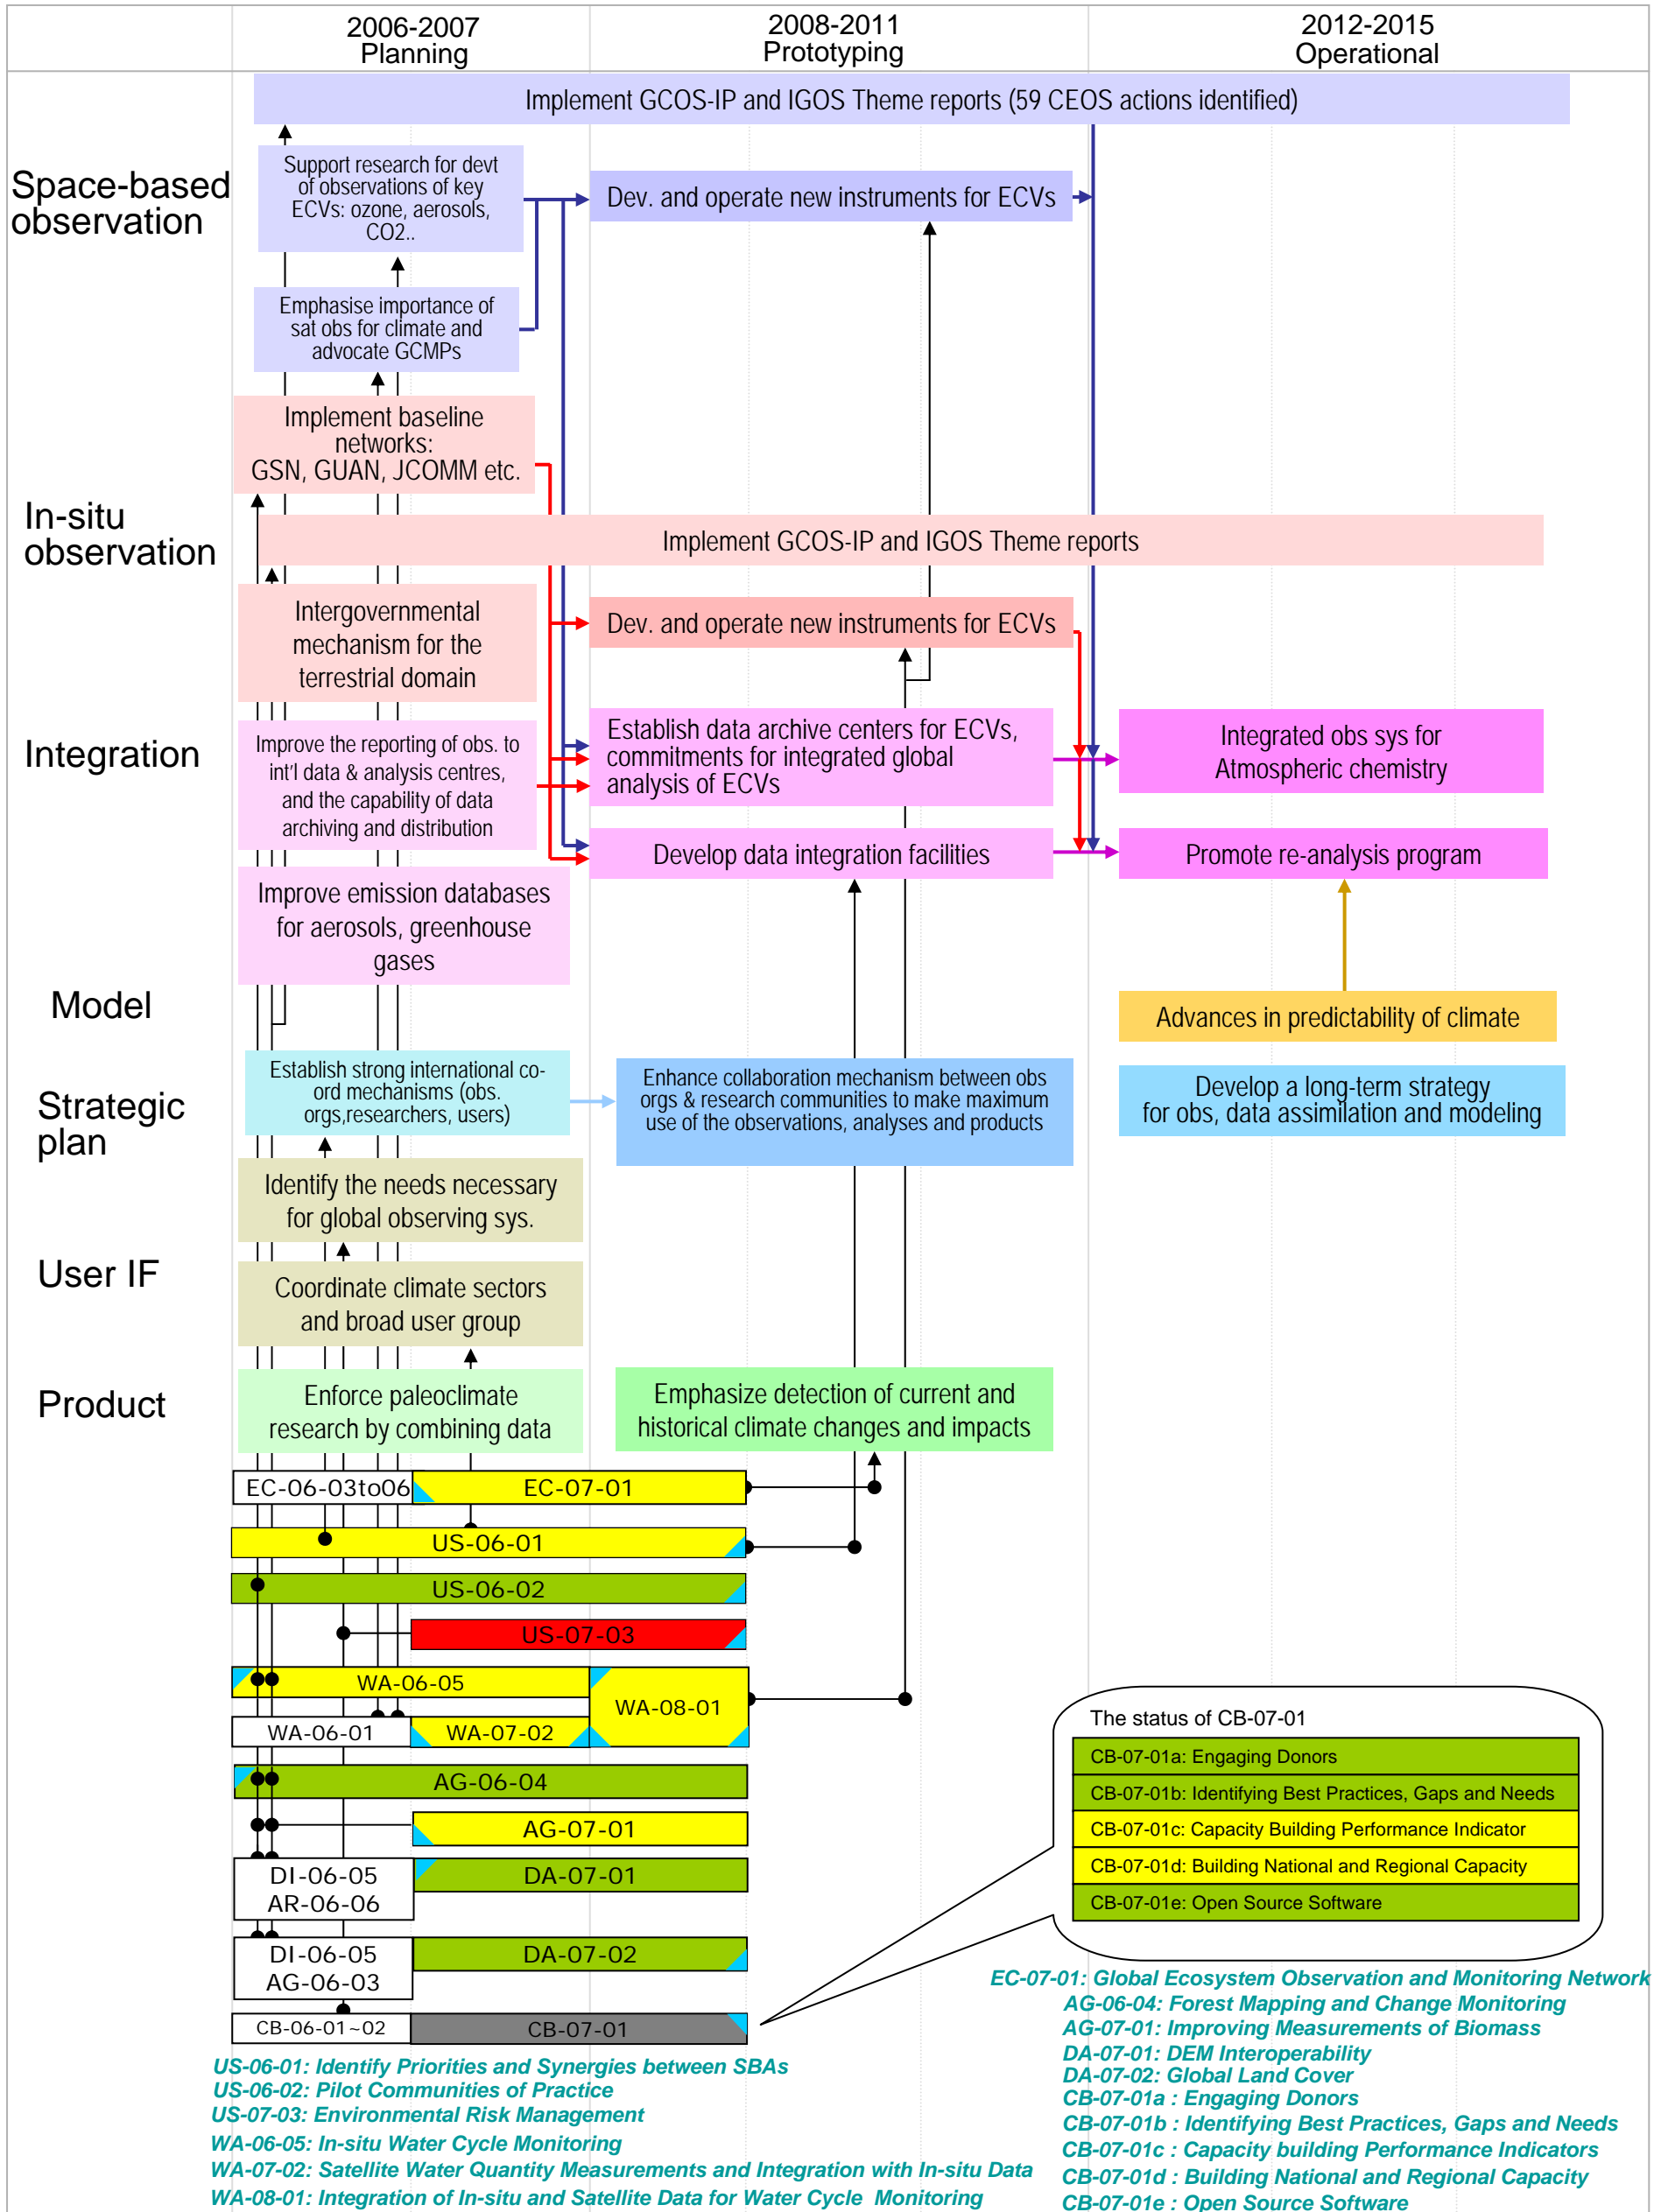

- ✓ It is two level roadmap (Target and Tasks) and the linkage of targets and task is shown.
- ✓ GEOSS Implementation Plan Reference Document 2 year, 6 year and 10 year targets are categorized for space-based observation, in-situ observation, integration, products, models, etc.
- ✓ Transition and evaluation of task is also given, with task progress shown in three colors (green: progressing well, yellow: progressing with some issue, such as delay in schedule, red: no progress or no report)

■ **The task-level roadmap is based upon the the following information;**

- i. **Linkage of targets and tasks** (Source: 2007-2009 Work Plan Progress Report, GEO IV)
- ii. **Progress of each task** (Source: 2007-2009 Work Plan Progress Report, GEO IV)
- iii. **Transition of tasks** (Source: Director's Note on the Work Plan, GEO III)
- iv. **Governing committee of each task** (Source: task sheet)

This GEOSS roadmap was prepared by Japan Aerospace Exploration Agency (JAXA) and Mitsubishi Research Institute (MRI) on behalf of ADC.

GEOSS IP Targets - Disaster

GEOSS IP Targets - Health

GEOSS IP Targets - Energy

GEOSS IP Targets - Climate(1/2)

ADC CBC STC UIC

GEOSS IP Targets - Climate(2/2)

ADC CBC STC UIC

GEOSS IP Targets - Water(1/2)

GEOSS IP Targets - Water(2/2)

ADC CBC STC UIC

GEOSS IP Targets - Weather