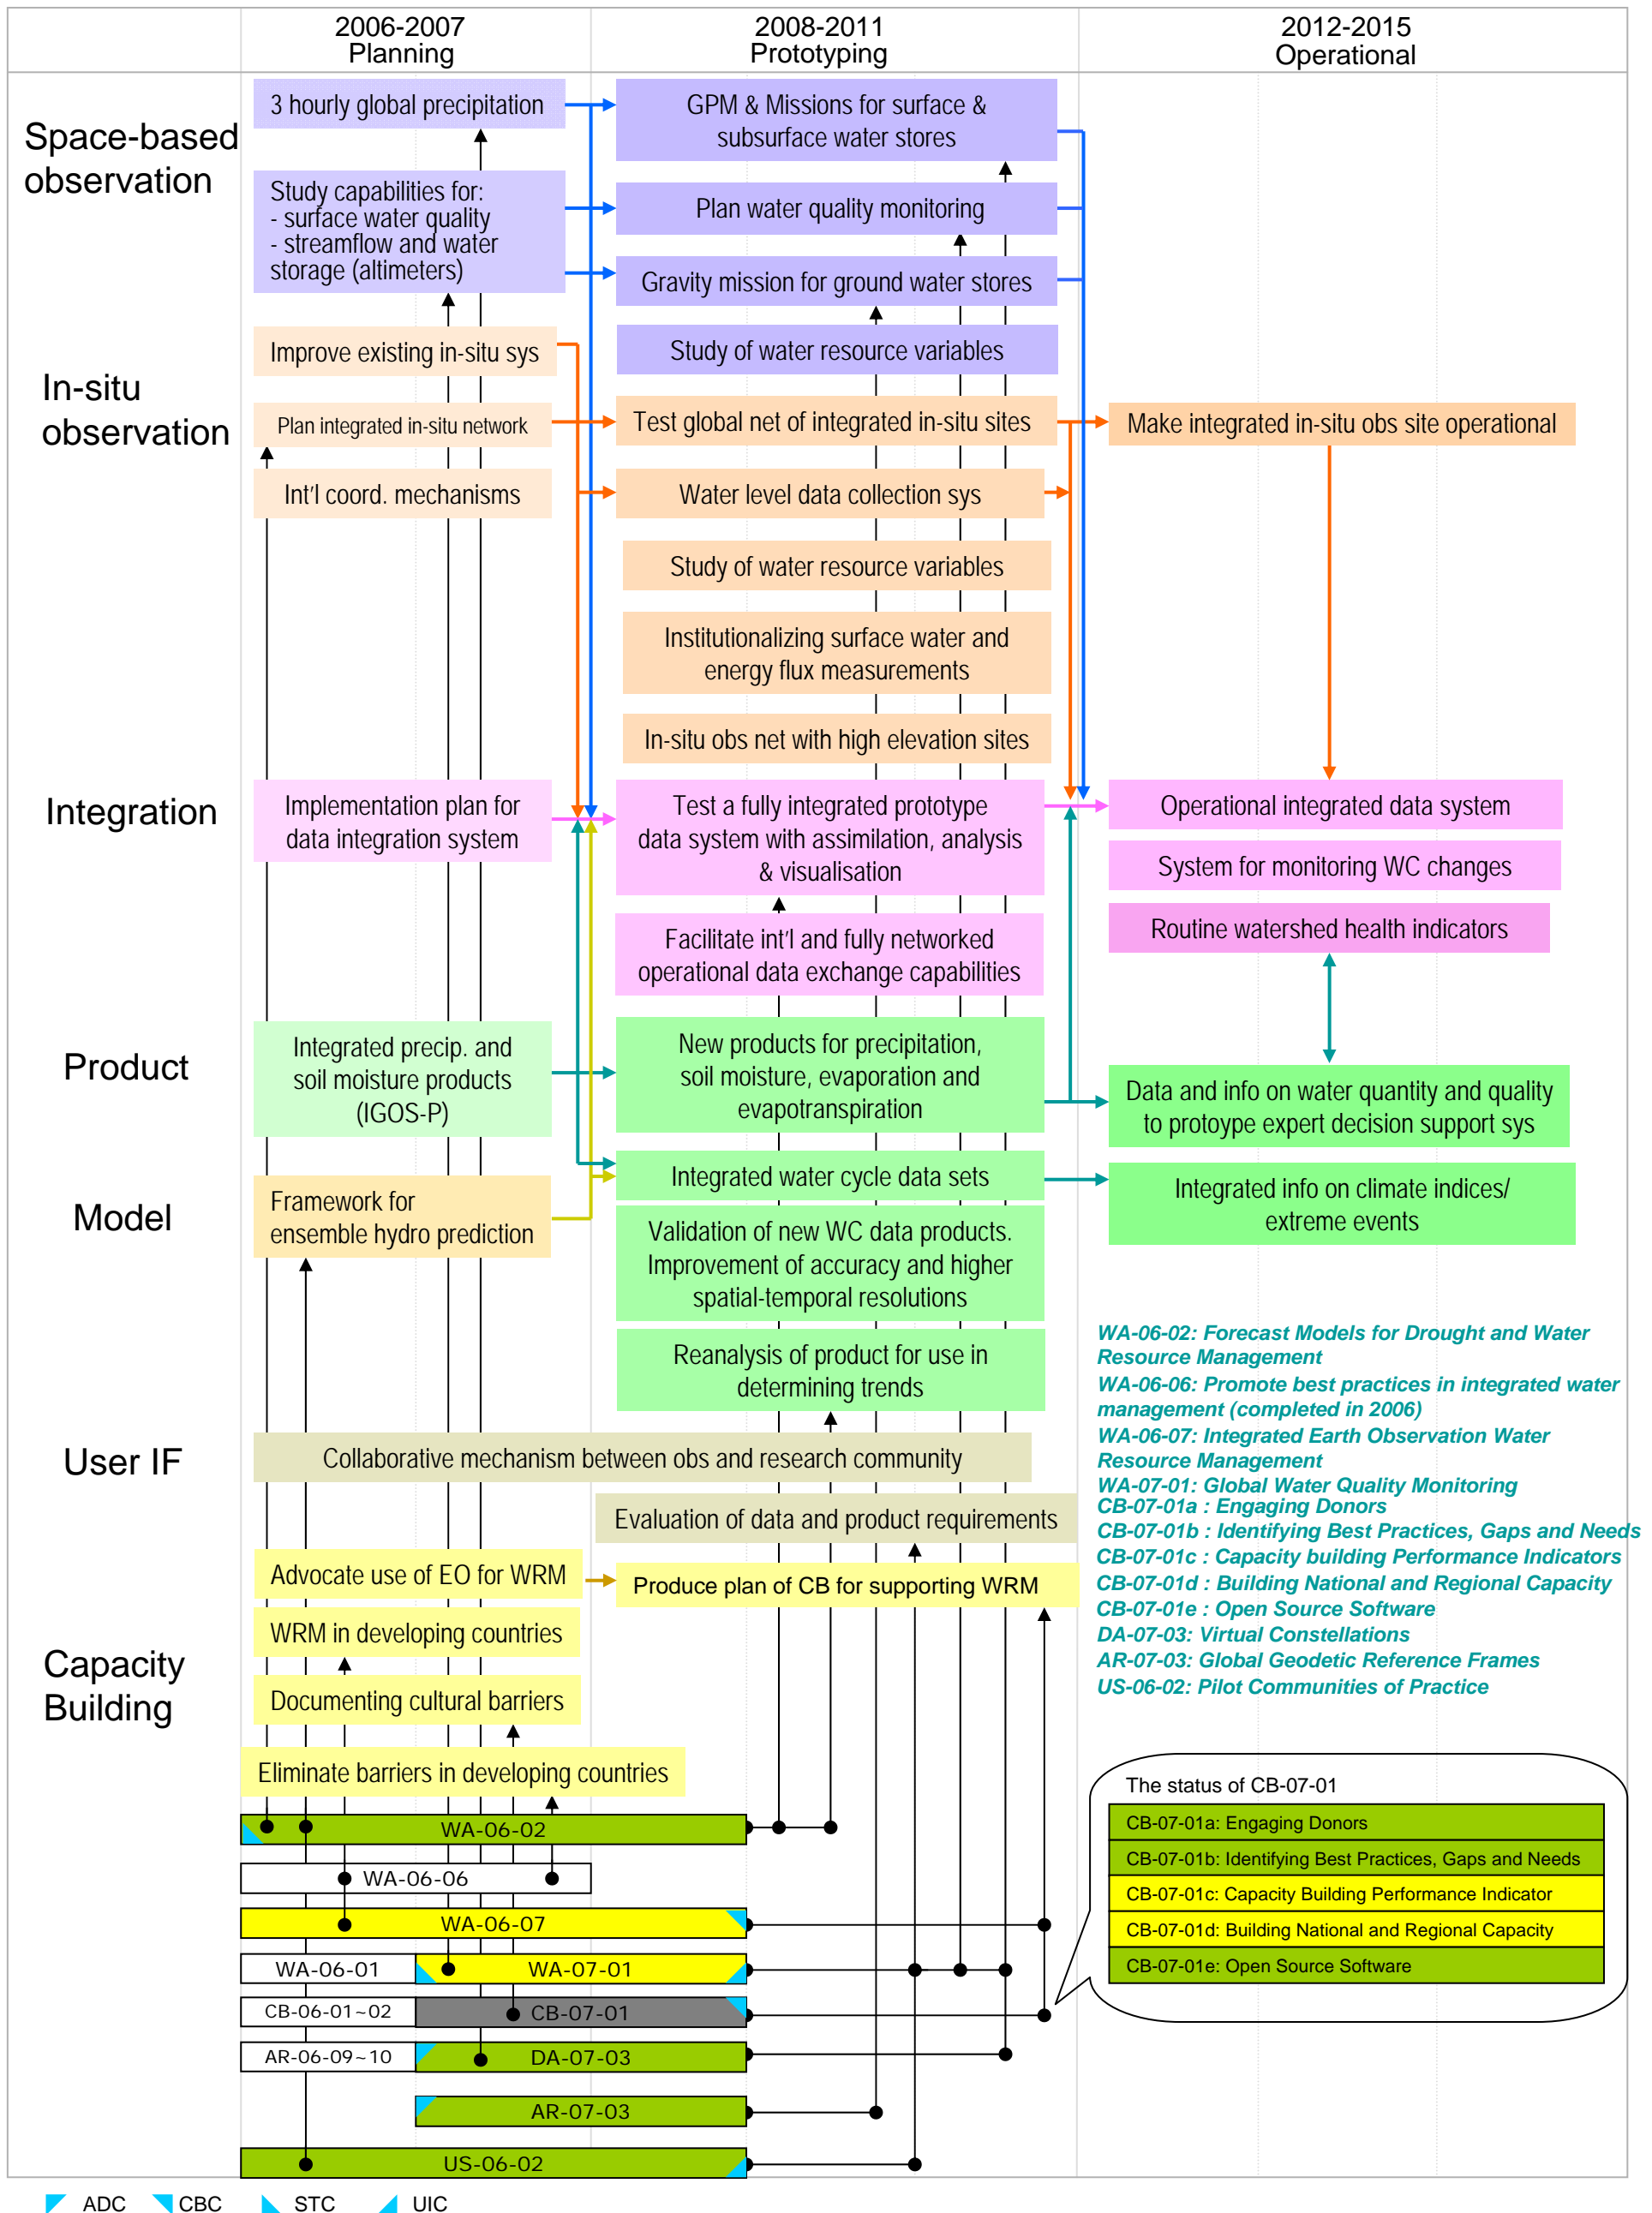

- ✓ It is two level roadmap (Target and Tasks) and the linkage of targets and task is shown.
- ✓ GEOSS Implementation Plan Reference Document 2 year, 6 year and 10 year targets are categorized for space-based observation, in-situ observation, integration, products, models, etc.
- ✓ Transition and evaluation of task is also given, with task progress shown in three colors (green: progressing well, yellow: progressing with some issue, such as delay in schedule, red: no progress or no report)

■ **The task-level roadmap is based upon the the following information;**

- i. **Linkage of targets and tasks** (Source: 2007-2009 Work Plan Progress Report, GEO IV)
- ii. **Progress of each task** (Source: 2007-2009 Work Plan Progress Report, GEO IV)
- iii. **Transition of tasks** (Source: Director's Note on the Work Plan, GEO III)
- iv. **Governing committee of each task** (Source: task sheet)

This GEOSS roadmap was prepared by Japan Aerospace Exploration Agency (JAXA) and Mitsubishi Research Institute (MRI) on behalf of ADC.

GEOSS IP Targets - Disaster

GEOSS IP Targets - Health

GEOSS IP Targets - Energy

GEOSS IP Targets - Climate(1/2)

ADC CBC STC UIC

GEOSS IP Targets - Climate(2/2)

ADC CBC STC UIC

GEOSS IP Targets - Water(1/2)

GEOSS IP Targets - Water(2/2)

ADC CBC STC UIC

GEOSS IP Targets - Weather